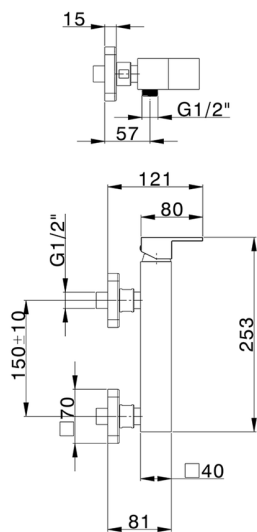

Single lever shower mixer NUOVA EGO_NE000444

MODEL **NE000444**

Single lever shower mixer, without shower set, 1/2" M flexible connection

AVAILABLE FINISHINGS

-  **21** 21 Chrome
-  **2F** 2F Brushed Nickel
-  **40** 40 Matt Black
-  **4Q** 4Q Matt White

CHARACTERISTICS

Cartridge Spare Parts **ZZ97179000**

35 mm Cartridge

2026-06-13