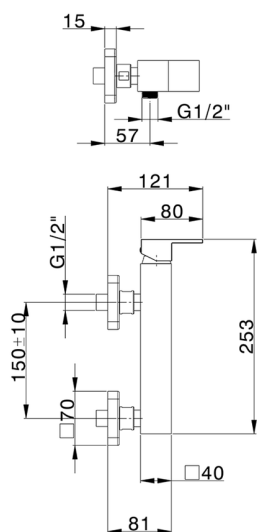

## Single lever shower mixer NUOVA EGO\_NE000444

MODEL **NE000444**

Single lever shower mixer, without shower set, 1/2" M flexible connection

### CHARACTERISTICS

Cartridge Spare Parts **ZZ97179000**

**35 mm Cartridge**

2026-04-06