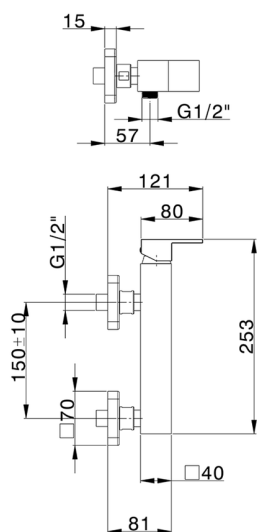

Single lever shower mixer NUOVA EGO_NE000444

MODEL **NE000444**

Single lever shower mixer, without shower set, 1/2" M flexible connection

AVAILABLE FINISHINGS

-  **21** 21 Chrome
-  **2F** 2F Brushed Nickel
-  **40** 40 Matt Black
-  **4Q** 4Q Matt White

CHARACTERISTICS

Cartridge Spare Parts **ZZ97179000**

35 mm Cartridge

2026-06-15