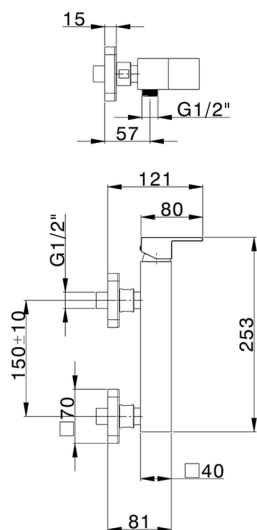

Single lever shower mixer NUOVA EGO_NE000444

MODEL **NE000444**

Single lever shower mixer, without shower set, 1/2" M flexible connection

AVAILABLE FINISHINGS

-  **21** 21 Chrome
-  **2F** 2F Brushed Nickel
-  **40** 40 Matt Black
-  **4Q** 4Q Matt White

CHARACTERISTICS

Cartridge Spare Parts **ZZ97179000**

35 mm Cartridge

2026-05-02