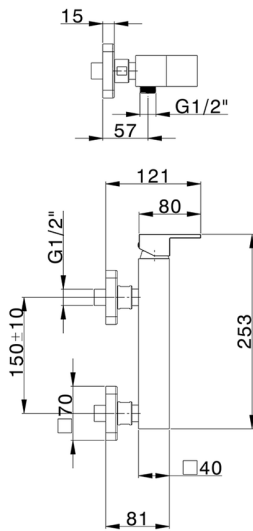

Single lever shower mixer NUOVA EGO_NE000444

MODEL **NE000444**

Single lever shower mixer, without shower set, 1/2" M flexible connection

AVAILABLE FINISHINGS

-  **21** 21 Chrome
-  **2F** 2F Brushed Nickel
-  **40** 40 Matt Black
-  **4Q** 4Q Matt White

CHARACTERISTICS

Cartridge Spare Parts **ZZ97179000**

35 mm Cartridge

2026-04-08