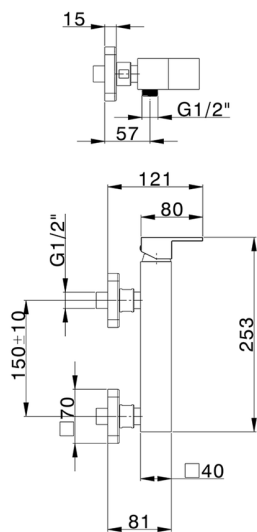

## Single lever shower mixer NUOVA EGO\_NE000444

MODEL **NE000444**

Single lever shower mixer, without shower set, 1/2" M flexible connection

### CHARACTERISTICS

Cartridge Spare Parts **ZZ97179000**

**35 mm Cartridge**

2026-06-14