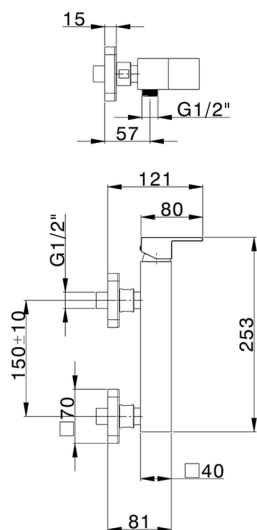

Single lever shower mixer NUOVA EGO_NE000444

MODEL **NE000444**

Single lever shower mixer, without shower set, 1/2" M flexible connection

AVAILABLE FINISHINGS

-  **21** 21 Chrome
-  **2F** 2F Brushed Nickel
-  **40** 40 Matt Black
-  **4Q** 4Q Matt White

CHARACTERISTICS

Cartridge Spare Parts **ZZ97179000**

35 mm Cartridge

2026-06-13