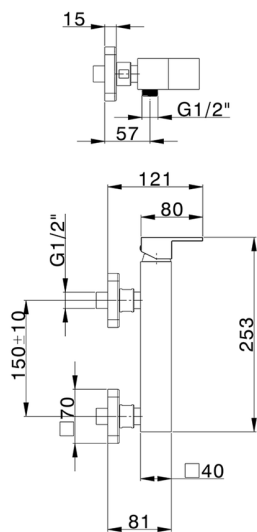

## Single lever shower mixer NUOVA EGO\_NE000444

MODEL **NE000444**

Single lever shower mixer, without shower set, 1/2" M flexible connection

### CHARACTERISTICS

Cartridge Spare Parts **ZZ97179000**

**35 mm Cartridge**

2026-04-05