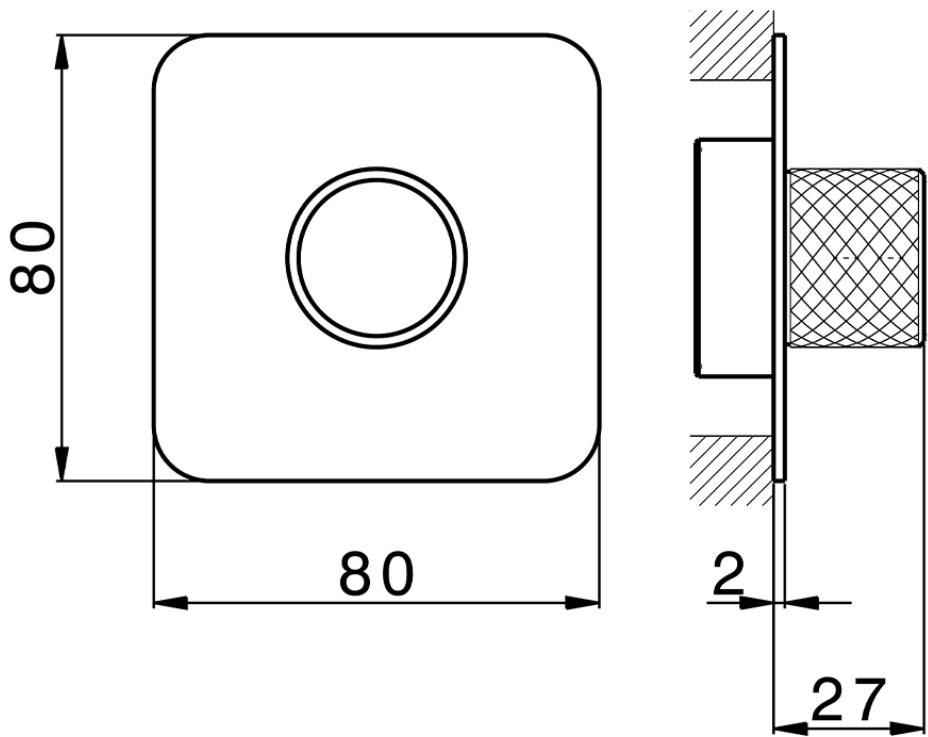

Exposed part for individual Push&Shower PUSH&SHOWER_PS0G6210

PS0G6210

<https://en.huberitalia.com/exposed-part-for-individual-pushshower-pushshower-ps0g6210>

ZB0G6000

<https://en.huberitalia.com/parte-empotrada-pushshower-pushshower-zb0g6000>