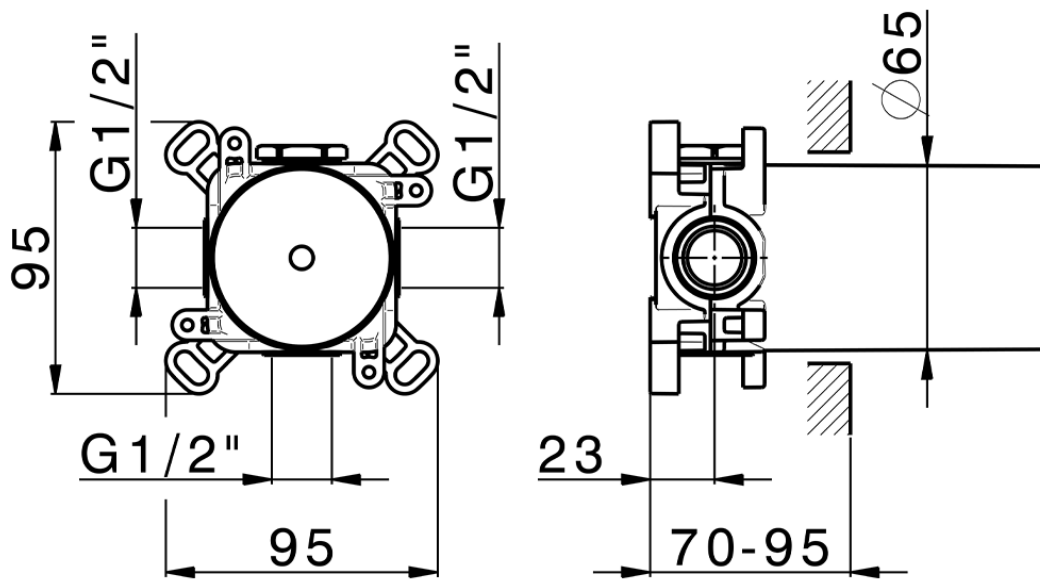

Exposed part for individual Push&Shower PUSH&SHOWER_PS0G6210

PS0G6210

<https://en.huberitalia.com/exposed-part-for-individual-pushshower-pushshower-ps0g6210>

ZB0G6000

<https://en.huberitalia.com/parte-empotrada-pushshower-pushshower-zb0g6000>