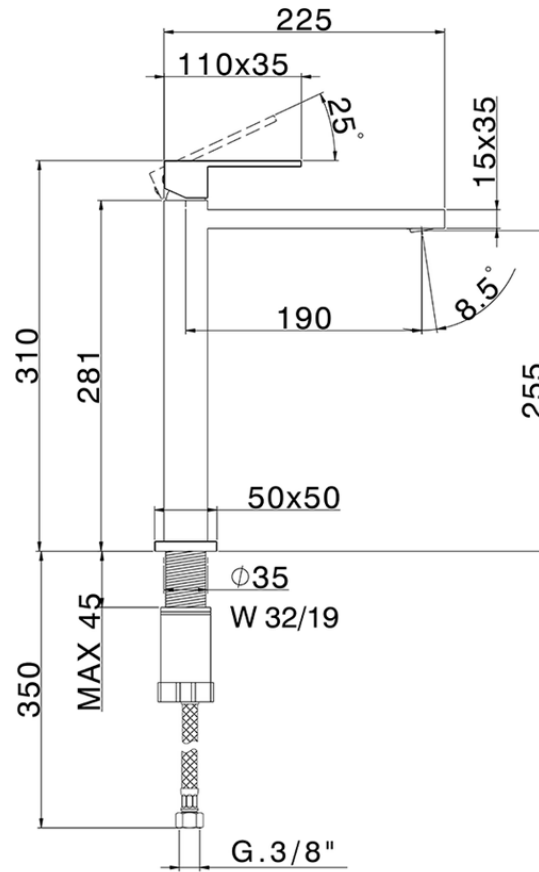

Single lever tall basin mixer NUOVA EGO_NE004544

NE004544

<https://en.huberitalia.com/single-lever-tall-basin-mixer-nuova-ego-ne004544>

2024-11-21