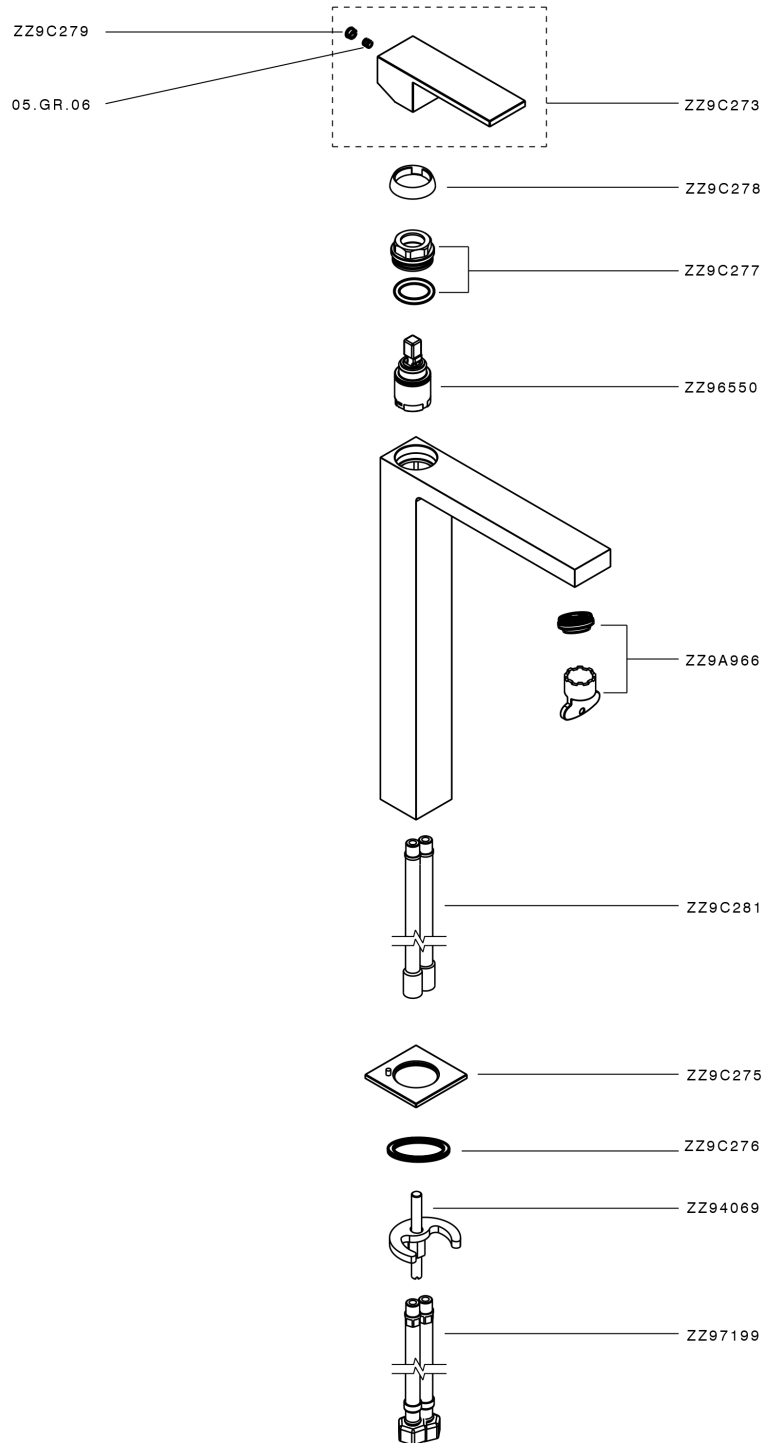

Single lever tall basin mixer NUOVA EGO_NE004544

NE004544

<https://en.huberitalia.com/single-lever-tall-basin-mixer-nuova-ego-ne004544>

2024-11-24