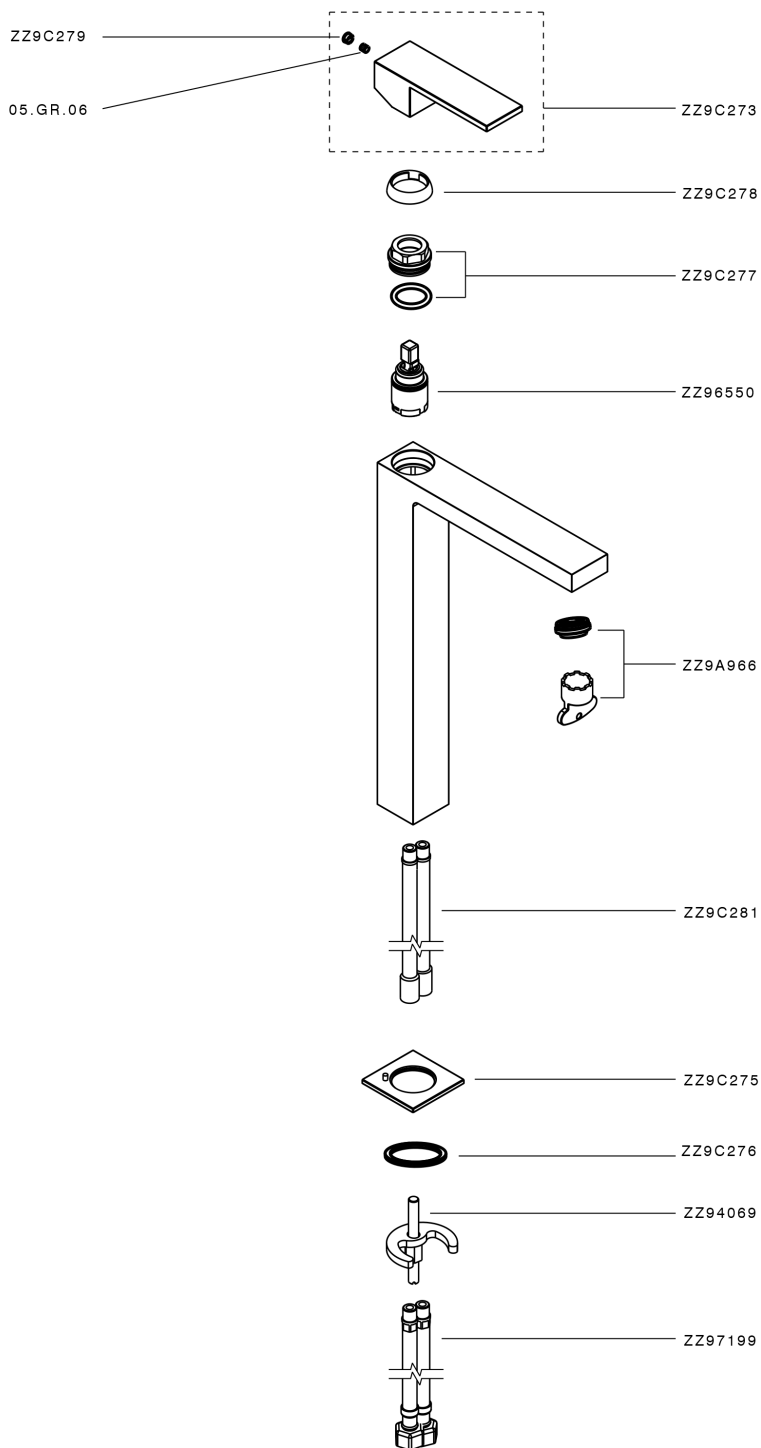

Single lever tall basin mixer NUOVA EGO_NE004544

MODEL **NE004544**

Single lever tall basin mixer, without automatic pop-up waste, G.3/8" stainless steel flexible hose

AVAILABLE FINISHINGS

-  **21** 21 Chrome
-  **2F** 2F Brushed Nickel
-  **40** 40 Matt Black
-  **4Q** 4Q Matt White

CHARACTERISTICS

Cartridge Spare Parts **ZZ97179000**

35 mm Cartridge

Single lever tall basin mixer NUOVA EGO_NE004544

NE004544

<https://en.huberitalia.com/single-lever-tall-basin-mixer-nuova-ego-ne004544>

2024-11-21