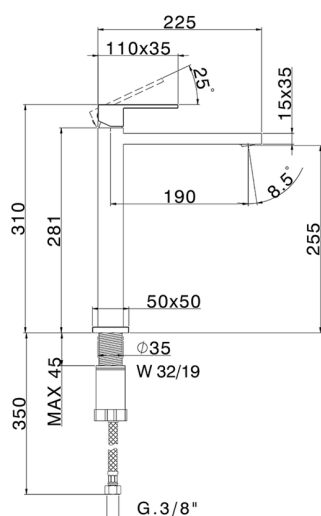

Single lever tall basin mixer NUOVA EGO_NE004544

MODEL **NE004544**

Single lever tall basin mixer, without automatic pop-up waste, G.3/8" stainless steel flexible hose

AVAILABLE FINISHINGS

-  **21** 21 Chrome
-  **2F** 2F Brushed Nickel
-  **40** 40 Matt Black
-  **4Q** 4Q Matt White

CHARACTERISTICS

Cartridge Spare Parts **ZZ97179000**

35 mm Cartridge

Single lever tall basin mixer NUOVA EGO_NE004544

NE004544

<https://en.huberitalia.com/single-lever-tall-basin-mixer-nuova-ego-ne004544>

2024-11-21