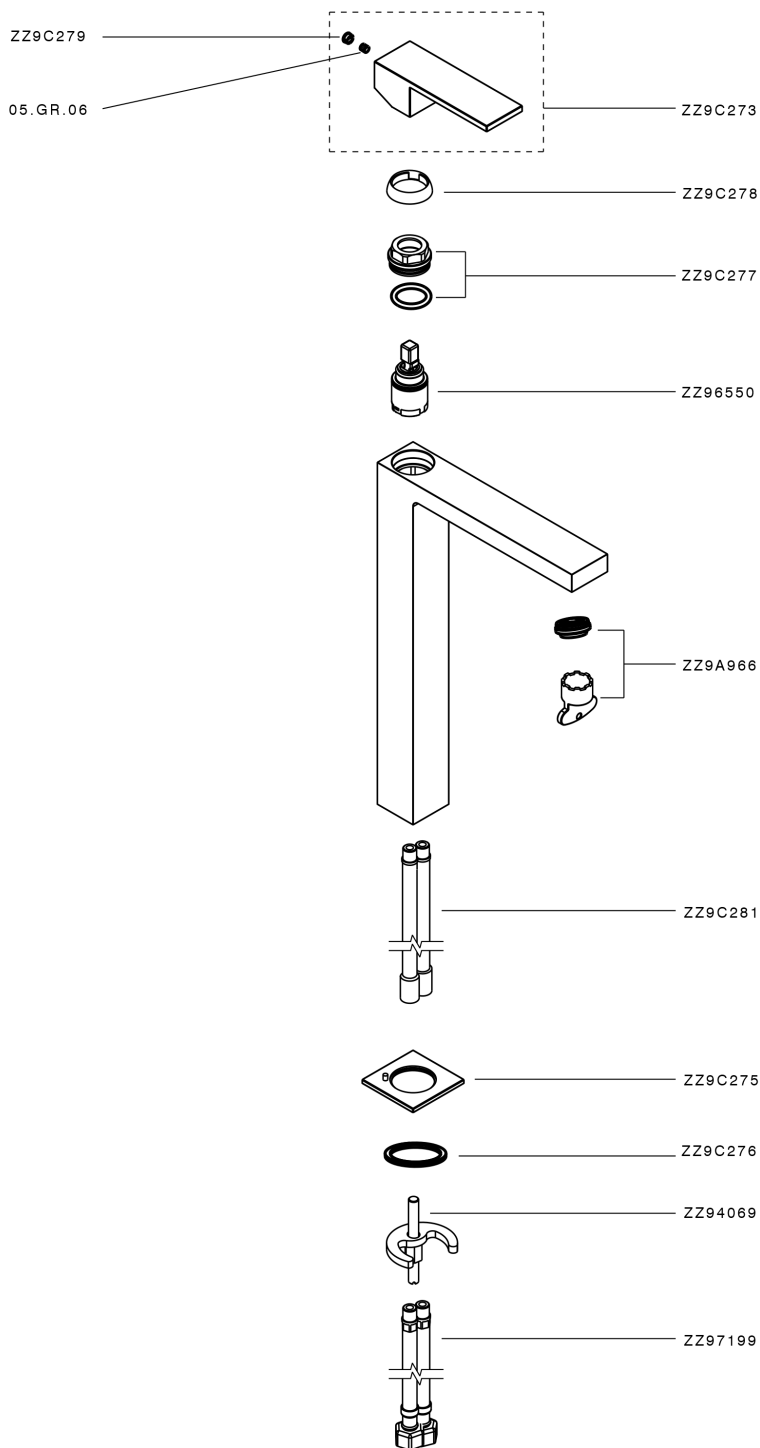

Single lever tall basin mixer NUOVA EGO_NE004544

NE004544

<https://en.huberitalia.com/single-lever-tall-basin-mixer-nuova-ego-ne004544>

2024-11-21