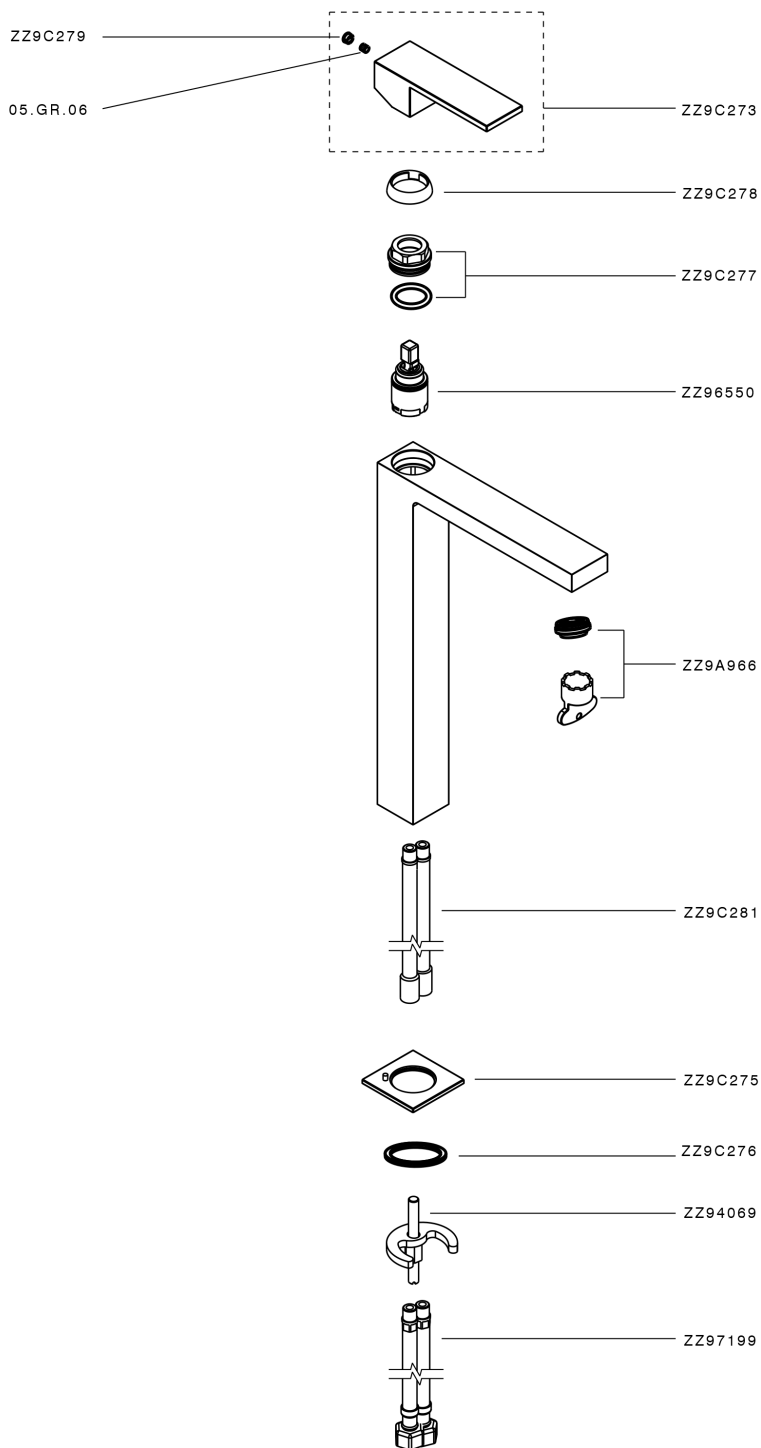

Single lever tall basin mixer NUOVA EGO_NE004544

MODEL **NE004544**

Single lever tall basin mixer, without automatic pop-up waste, G.3/8" stainless steel flexible hose

AVAILABLE FINISHINGS

-  **21** 21 Chrome
-  **2F** 2F Brushed Nickel
-  **40** 40 Matt Black
-  **4Q** 4Q Matt White

CHARACTERISTICS

Cartridge Spare Parts **ZZ97179000**

35 mm Cartridge

Single lever tall basin mixer NUOVA EGO_NE004544

NE004544

<https://en.huberitalia.com/single-lever-tall-basin-mixer-nuova-ego-ne004544>

2024-11-23