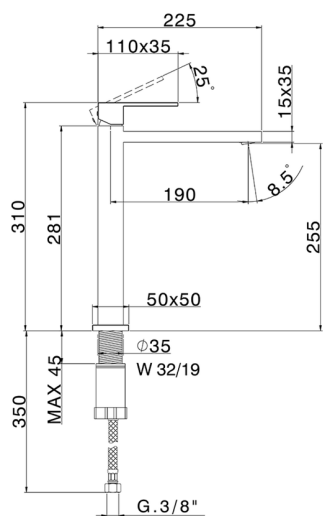

Single lever tall basin mixer NUOVA EGO_NE004544

MODEL **NE004544**

Single lever tall basin mixer, without automatic pop-up waste, G.3/8" stainless steel flexible hose

AVAILABLE FINISHINGS

-  **21** 21 Chrome
-  **2F** 2F Brushed Nickel
-  **40** 40 Matt Black
-  **4Q** 4Q Matt White

CHARACTERISTICS

Cartridge Spare Parts **ZZ97179000**

35 mm Cartridge

Single lever tall basin mixer NUOVA EGO_NE004544

NE004544

<https://en.huberitalia.com/single-lever-tall-basin-mixer-nuova-ego-ne004544>

2024-11-23