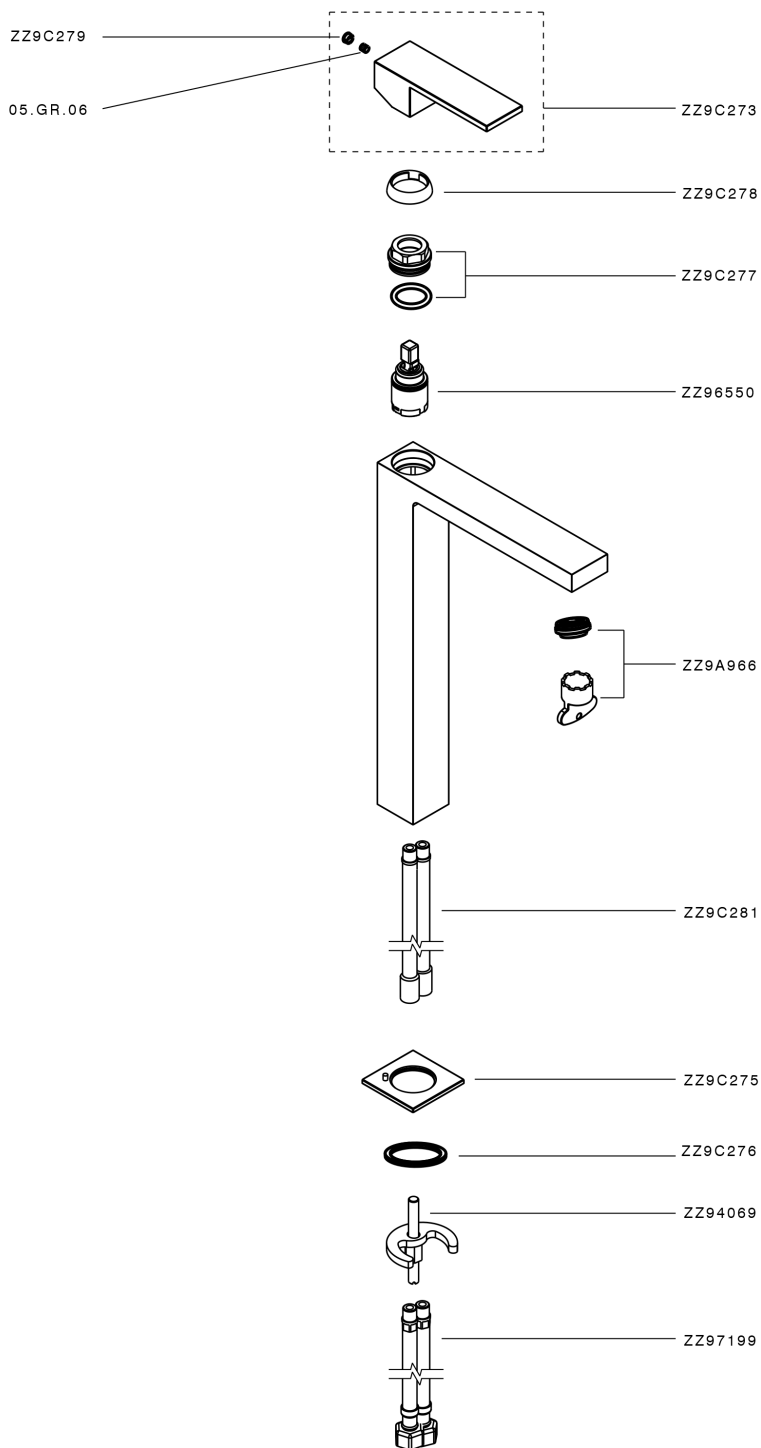

## Single lever tall basin mixer NUOVA EGO\_NE004544

MODEL **NE004544**

Single lever tall basin mixer, without automatic pop-up waste, G.3/8" stainless steel flexible hose

### CHARACTERISTICS

Cartridge Spare Parts **ZZ97179000**

**35 mm Cartridge**

## Single lever tall basin mixer NUOVA EGO\_NE004544

NE004544

<https://en.huberitalia.com/single-lever-tall-basin-mixer-nuova-ego-ne004544>

2024-11-21