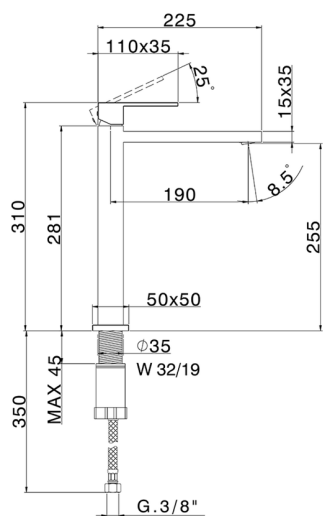

## Single lever tall basin mixer NUOVA EGO\_NE004544

MODEL **NE004544**

Single lever tall basin mixer, without automatic pop-up waste, G.3/8" stainless steel flexible hose

### CHARACTERISTICS

Cartridge Spare Parts **ZZ97179000**

**35 mm Cartridge**

## Single lever tall basin mixer NUOVA EGO\_NE004544

NE004544

<https://en.huberitalia.com/single-lever-tall-basin-mixer-nuova-ego-ne004544>

2024-11-21