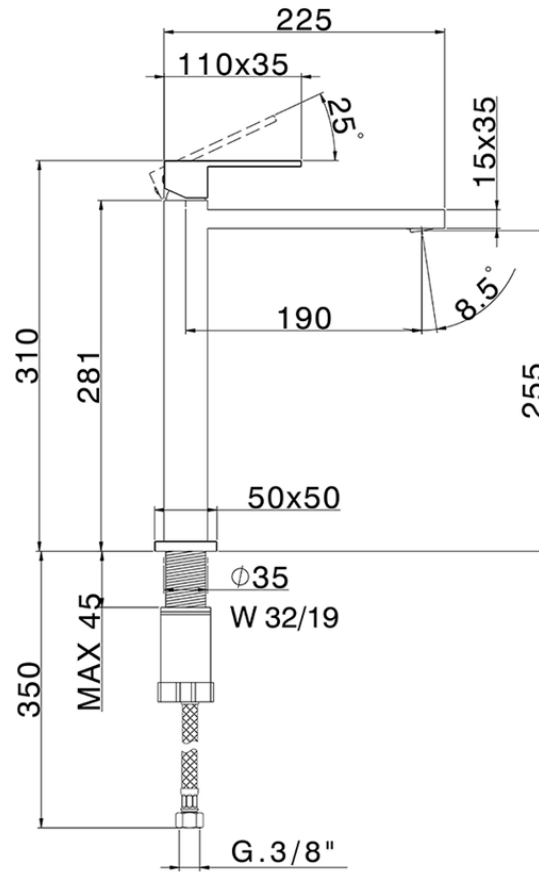

Single lever tall basin mixer NUOVA EGO\_NE004544

NE004544

<https://en.huberitalia.com/single-lever-tall-basin-mixer-nuova-ego-ne004544>

2024-11-23