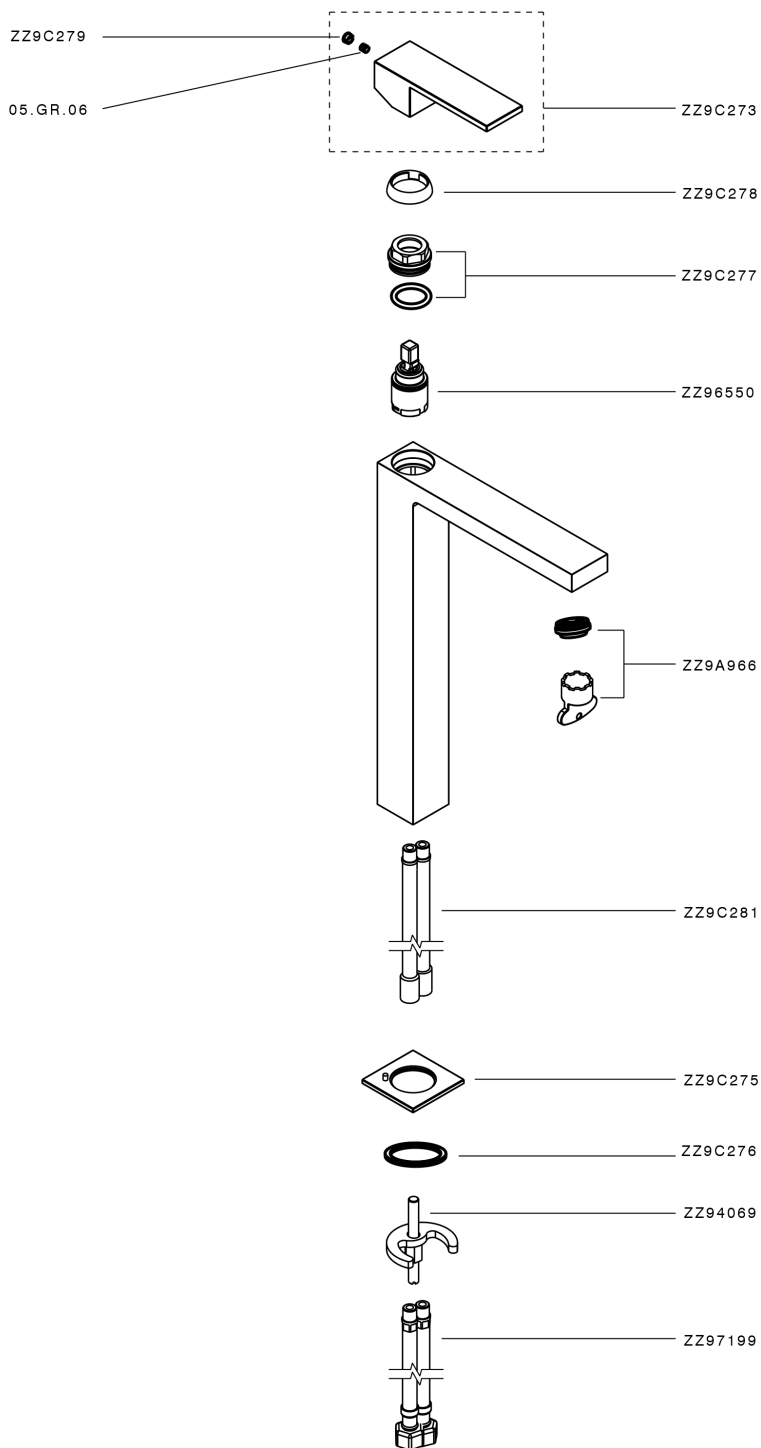

Single lever tall basin mixer NUOVA EGO_NE004544

NE004544

<https://en.huberitalia.com/single-lever-tall-basin-mixer-nuova-ego-ne004544>

2024-11-27