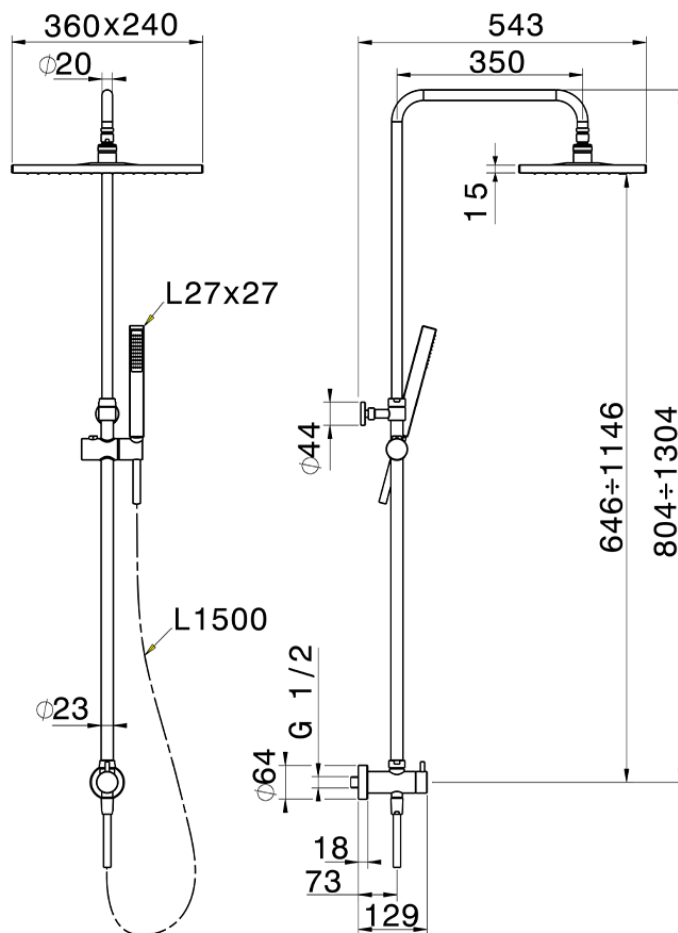

## CombiShower with Diverter COLUMNS\_SSV82010

SSV82010

<https://en.huberitalia.com/combishower-with-diverter-columns-ssv82010>

2026-05-16