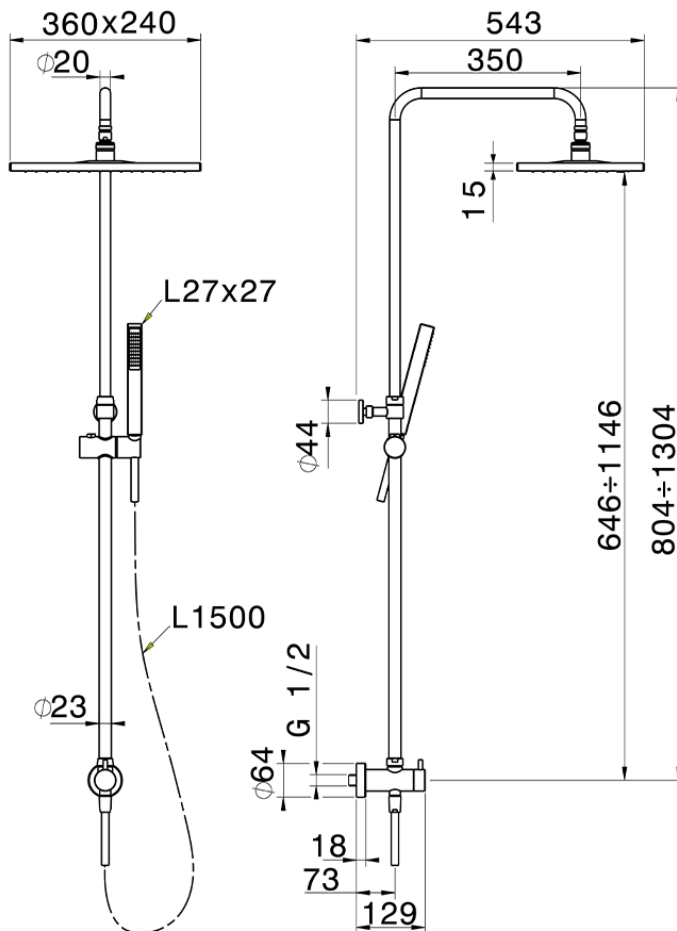

CombiShower with Diverter COLUMNS_SSV82010

SSV82010

<https://en.huberitalia.com/combishower-with-diverter-columns-ssv82010>

2026-06-26