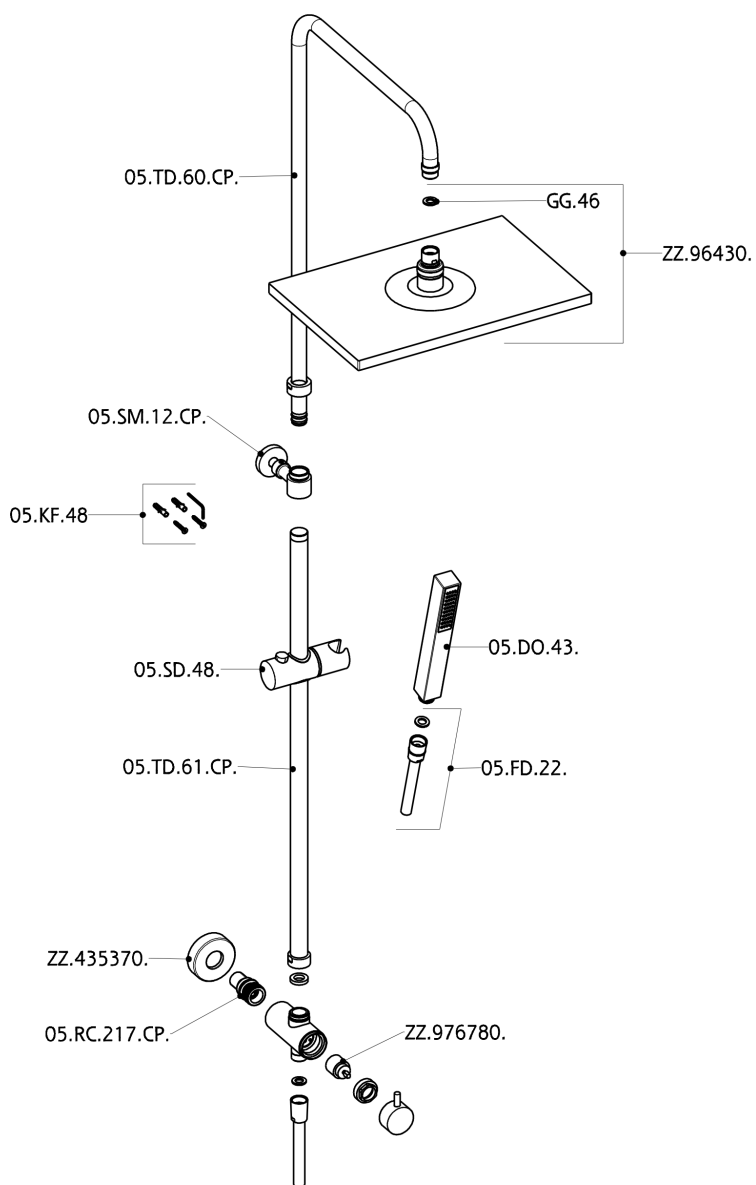

CombiShower with Diverter COLUMNS_SSV82010

SSV82010

<https://en.huberitalia.com/combishower-with-diverter-columns-ssv82010>

2026-04-06