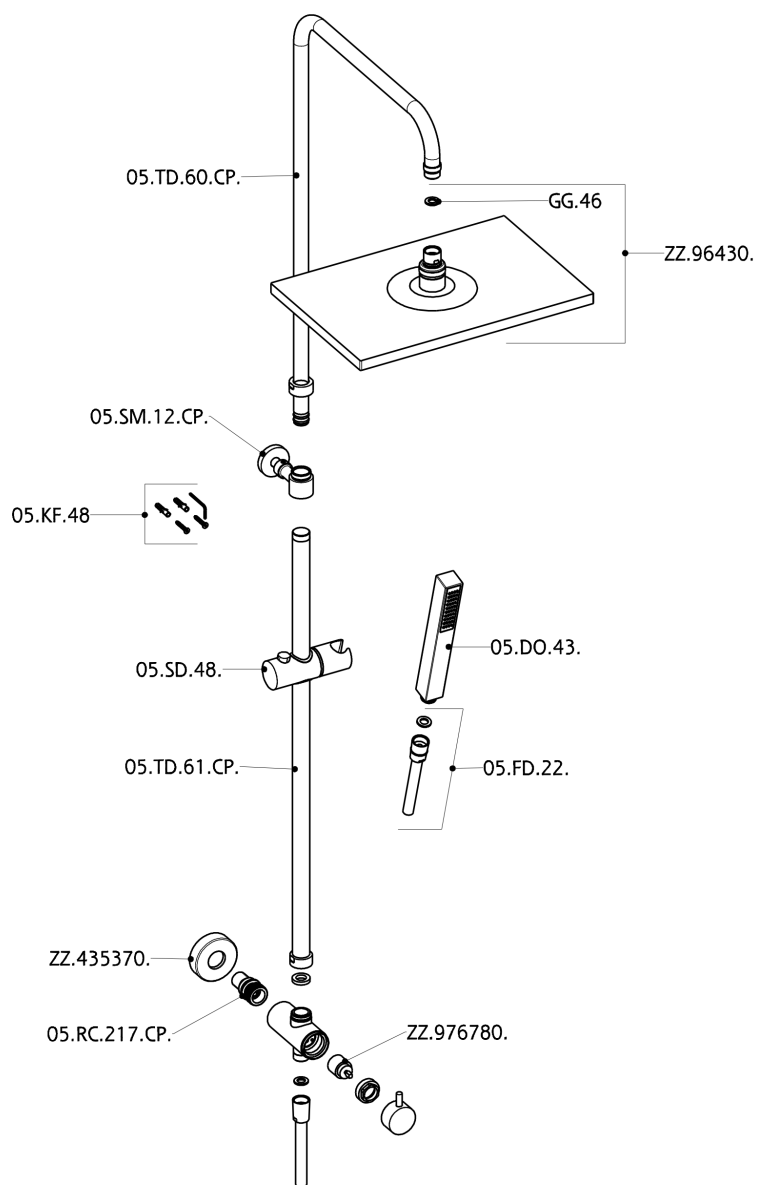

## CombiShower with Diverter COLUMNS\_SSV82010

SSV82010

<https://en.huberitalia.com/combishower-with-diverter-columns-ssv82010>

2026-05-16