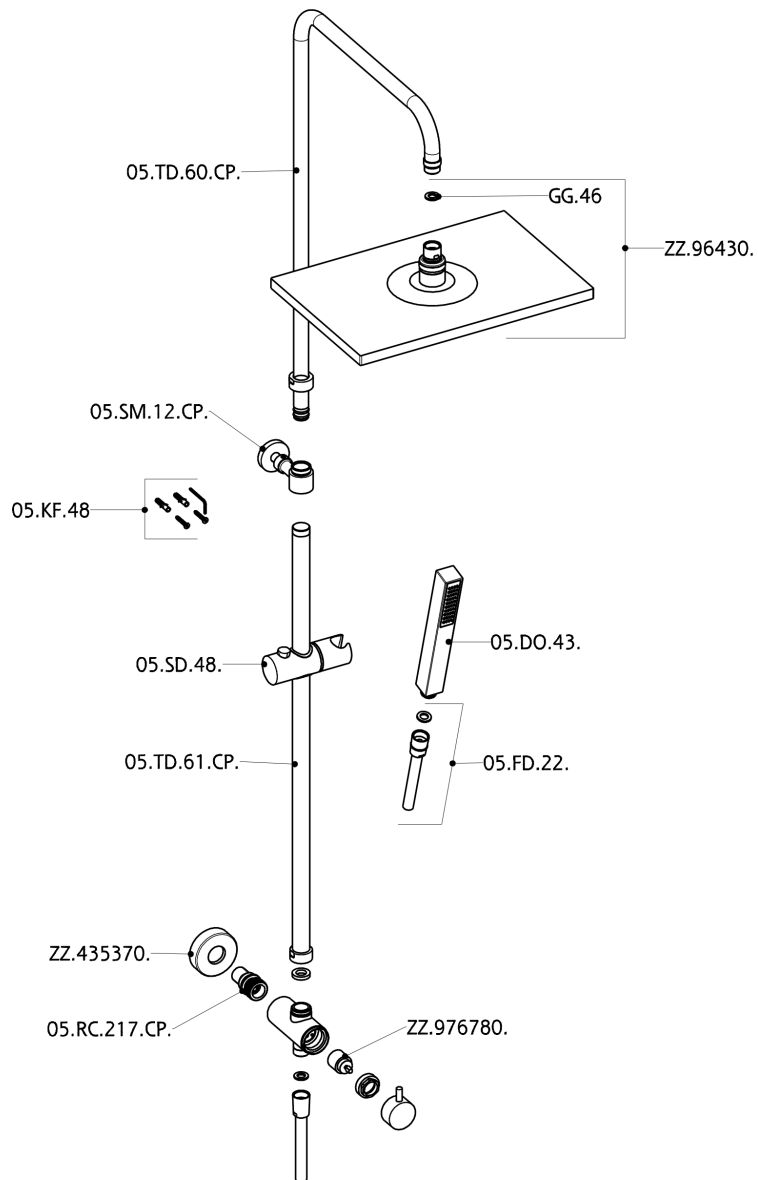

CombiShower with Diverter COLUMNS_SSV82010

SSV82010

<https://en.huberitalia.com/combishower-with-diverter-columns-ssv82010>

2026-06-13