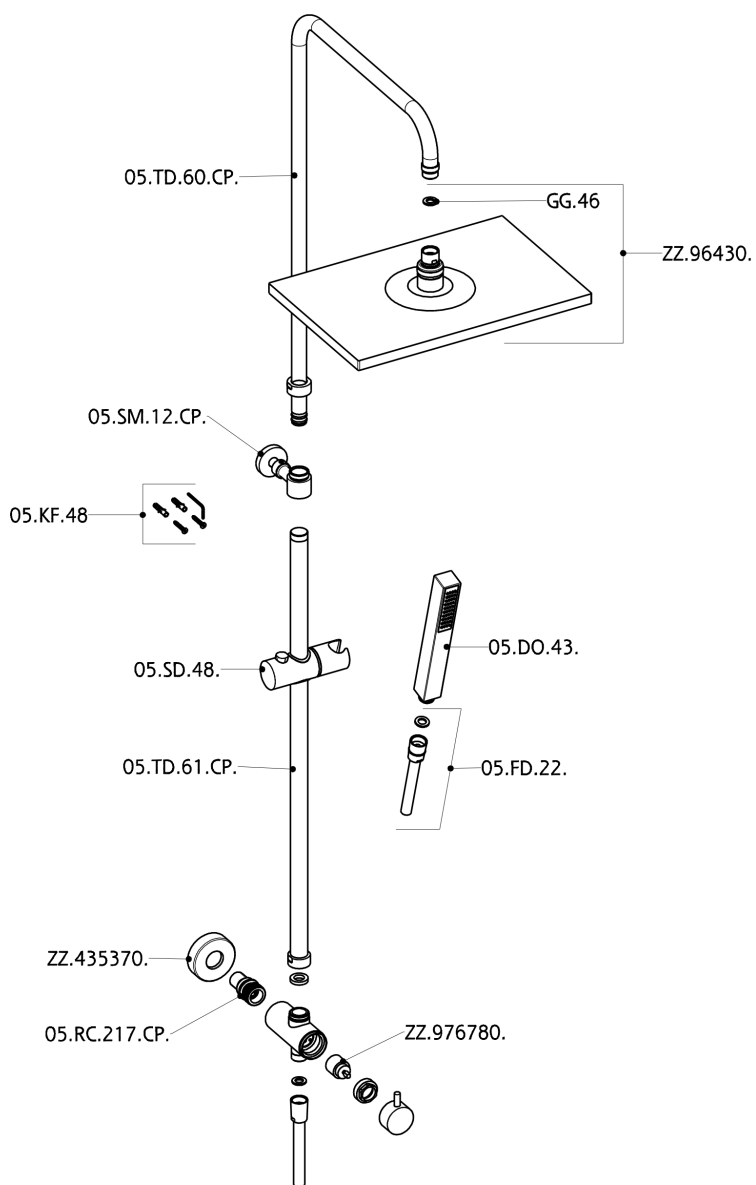

CombiShower with Diverter COLUMNS_SSV82010

MODEL **SSV82010**

CombiShower with Diverter, 2-outlet diverter with concealed wall elbow, adjustable riser column, sliding handshower holder, ABS 27x27mm one spray minimalist square handshower, 240x360 15 mm thick rectangular showerhead, 150 cm smooth SILVERFLEX Flexible Hose

AVAILABLE FINISHINGS

CHARACTERISTICS

CombiShower with Diverter COLUMNS_SSV82010

SSV82010

<https://en.huberitalia.com/combishower-with-diverter-columns-ssv82010>

2026-06-05