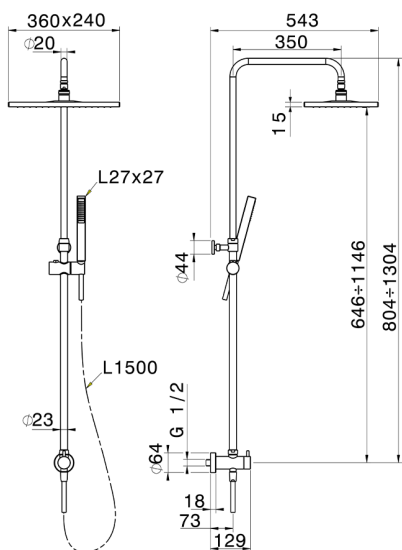

CombiShower with Diverter COLUMNS_SSV82010

MODEL **SSV82010**

CombiShower with Diverter, 2-outlet diverter with concealed wall elbow, adjustable riser column, sliding handshower holder, ABS 27x27mm one spray minimalist square handshower, 240x360 15 mm thick rectangular showerhead, 150 cm smooth SILVERFLEX Flexible Hose

AVAILABLE FINISHINGS

CHARACTERISTICS

CombiShower with Diverter COLUMNS_SSV82010

SSV82010

<https://en.huberitalia.com/combishower-with-diverter-columns-ssv82010>

2026-06-05