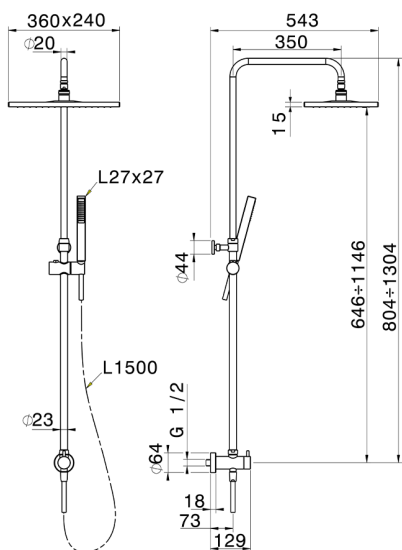

CombiShower with Diverter COLUMNS_SSV82010

MODEL **SSV82010**

CombiShower with Diverter, 2-outlet diverter with concealed wall elbow, adjustable riser column, sliding handshower holder, ABS 27x27mm one spray minimalist square handshower, 240x360 15 mm thick rectangular showerhead, 150 cm smooth SILVERFLEX Flexible Hose

AVAILABLE FINISHINGS

CHARACTERISTICS

CombiShower with Diverter COLUMNS_SSV82010

SSV82010

<https://en.huberitalia.com/combishower-with-diverter-columns-ssv82010>

2026-06-26