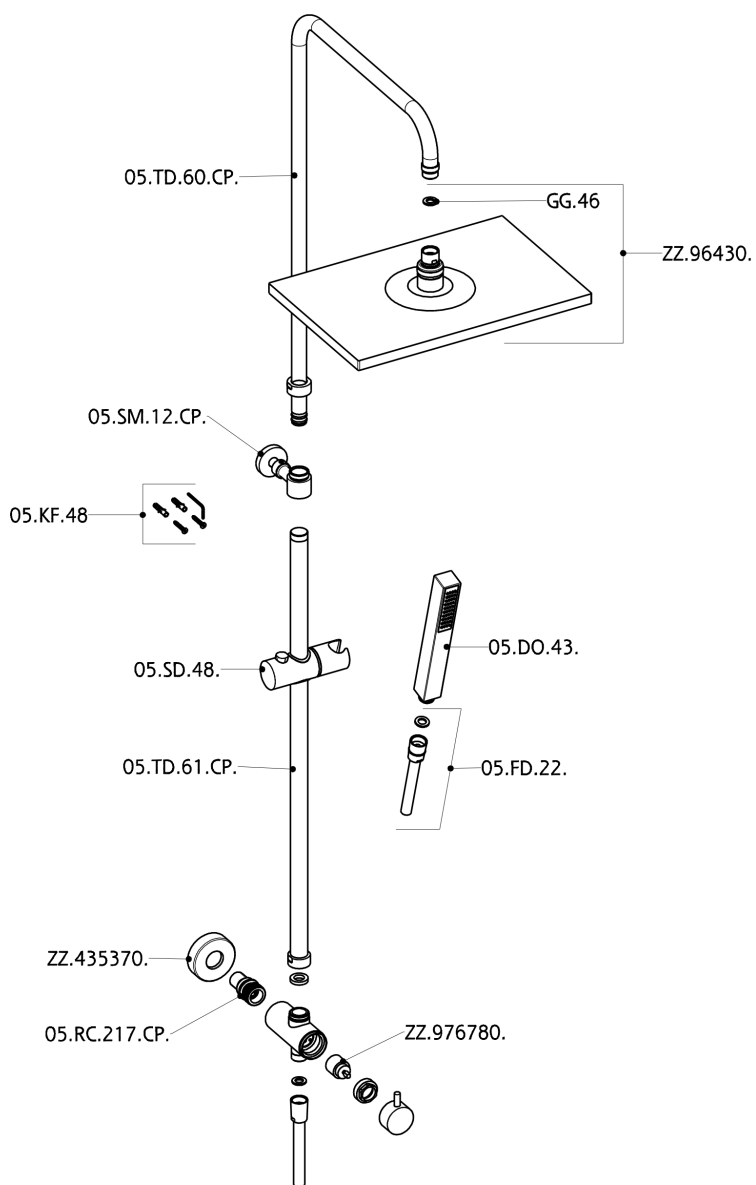

CombiShower with Diverter COLUMNS_SSV82010

MODEL **SSV82010**

CombiShower with Diverter, 2-outlet diverter with concealed wall elbow, adjustable riser column, sliding handshower holder, ABS 27x27mm one spray minimalist square handshower, 240x360 15 mm thick rectangular showerhead, 150 cm smooth SILVERFLEX Flexible Hose

AVAILABLE FINISHINGS

CHARACTERISTICS

CombiShower with Diverter COLUMNS_SSV82010

SSV82010

<https://en.huberitalia.com/combishower-with-diverter-columns-ssv82010>

2026-05-16