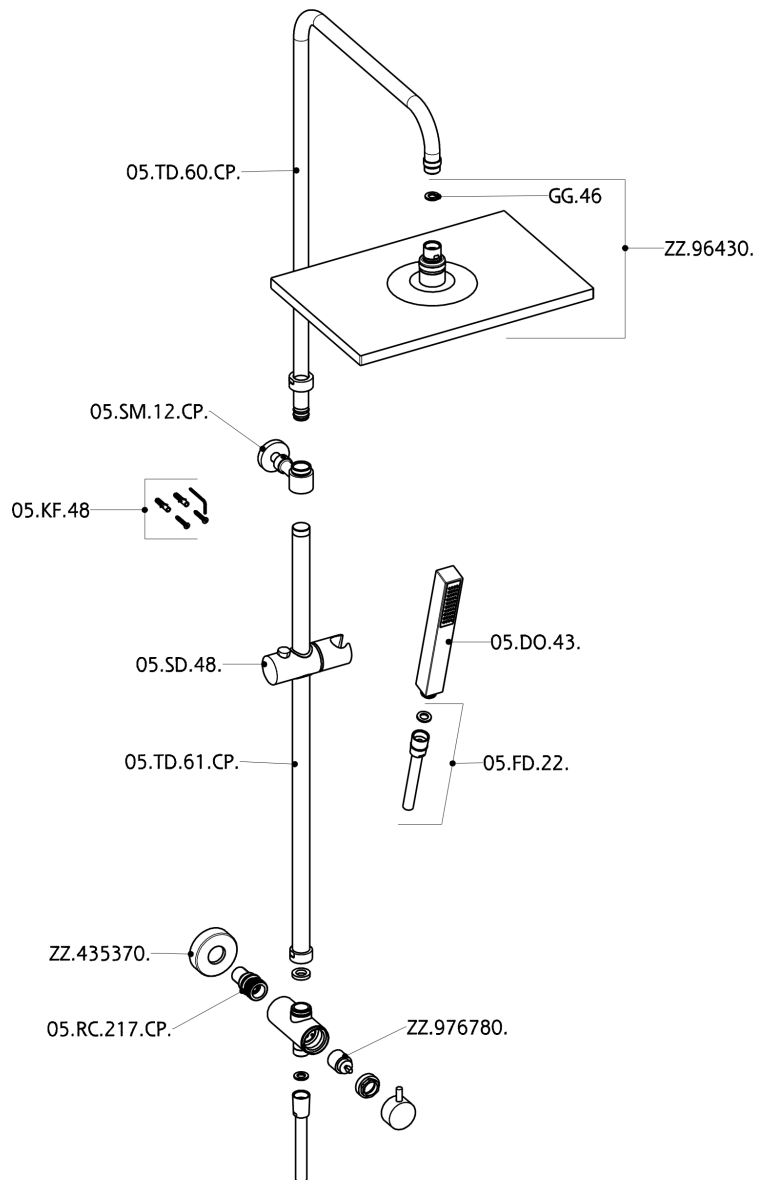

CombiShower with Diverter COLUMNS_SSV82010

MODEL **SSV82010**

CombiShower with Diverter, 2-outlet diverter with concealed wall elbow, adjustable riser column, sliding handshower holder, ABS 27x27mm one spray minimalist square handshower, 240x360 15 mm thick rectangular showerhead, 150 cm smooth SILVERFLEX Flexible Hose

AVAILABLE FINISHINGS

CHARACTERISTICS

CombiShower with Diverter COLUMNS_SSV82010

SSV82010

<https://en.huberitalia.com/combishower-with-diverter-columns-ssv82010>

2026-06-26