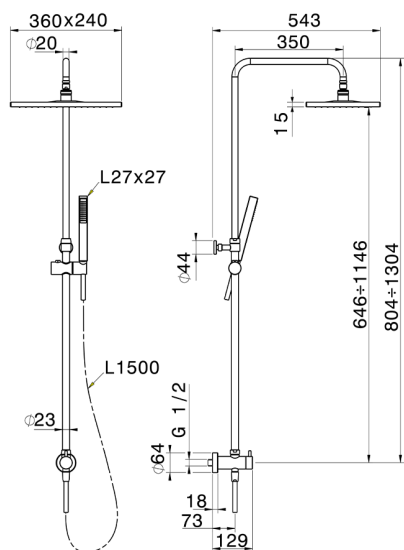

CombiShower with Diverter COLUMNS_SSV82010

MODEL **SSV82010**

CombiShower with Diverter, 2-outlet diverter with concealed wall elbow, adjustable riser column, sliding handshower holder, ABS 27x27mm one spray minimalist square handshower, 240x360 15 mm thick rectangular showerhead, 150 cm smooth SILVERFLEX Flexible Hose

AVAILABLE FINISHINGS

CHARACTERISTICS

CombiShower with Diverter COLUMNS_SSV82010

SSV82010

<https://en.huberitalia.com/combishower-with-diverter-columns-ssv82010>

2026-05-16