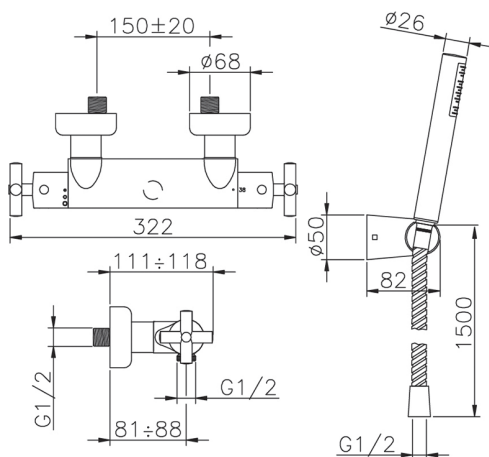

Thermostatic shower mixer, with shower set SUITE_SUD01010

MODEL **SUD01010**

Thermostatic shower mixer, with shower set, wall mounted adjustable handshower bracket, ABS 27 mm minimalistic one spray handshower, 150 cm Brass flexible hose

AVAILABLE FINISHINGS

-  **21** 21 Chrome
-  **40** 40 Matt Black
-  **2F** 2F Brushed Nickel
-  **2W** 2W Brushed Gold

CHARACTERISTICS

Cartridge Spare Parts **24.04A.PP**
8x20 Plus P Thermostatic Valve

Thermostatic