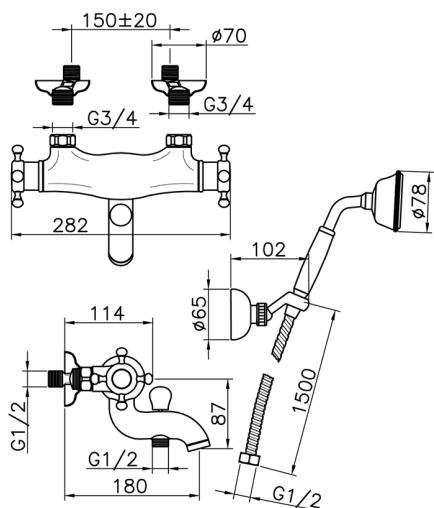

CHARACTERISTICS

Cartridge Spare Parts **24.04A.PP**
8x20 Plus P Thermostatic Valve

Thermostatic

The Huber thermostatic is your personal water manager, helping you to handle, control and save water and energy.

2026-06-26