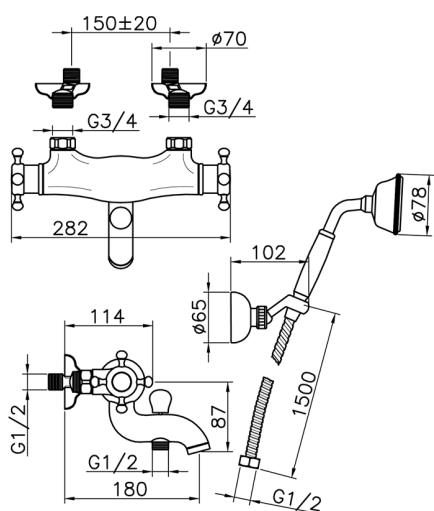

## Thermostatic bath mixer, with shower set VICTORIAN\_VTD27010

MODEL **VTD27010**

Thermostatic bath mixer, with shower set, wall mounted hand shower holder with swivel, 78 mm Brass Classic One spray Handshower, 150 cm Brass flexible hose

### CHARACTERISTICS

Cartridge Spare Parts **24.04A.PP**  
**8x20 Plus P Thermostatic Valve**