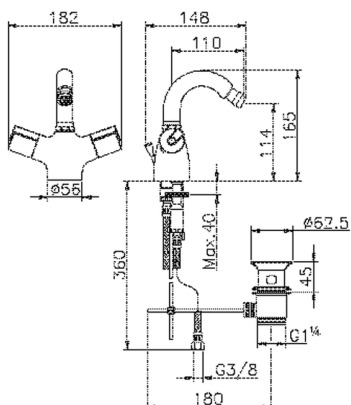

Thermostatic bidet mixer THERMO_PRT56010

MODEL **PRT56010**

Thermostatic bidet mixer, with 1" 1/4 automatic pop up waste

AVAILABLE FINISHINGS

21 21 Chrome

CHARACTERISTICS

Cartridge Spare Parts **24.02A.PL**