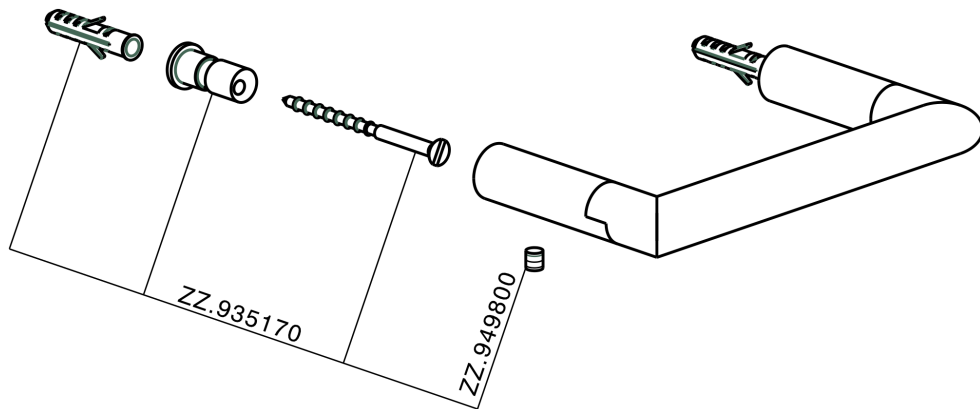

Toilet paper holder BATHROOM ACCESSORIES_SI090400

MODEL **SI090400**

Toilet paper holder

AVAILABLE FINISHINGS

21 21 Chrome

2B 2B Polished Nickel

2F 2F Brushed Nickel

2P 2P Rose Gold

2Q 2Q Black Titanium

40 40 Matt Black

4Q 4Q Matt White

CHARACTERISTICS

Toilet paper holder BATHROOM ACCESSORIES_SI090400

SI090400

<https://en.huberitalia.com/toilet-paper-holder-bathroom-accessories-si090400>