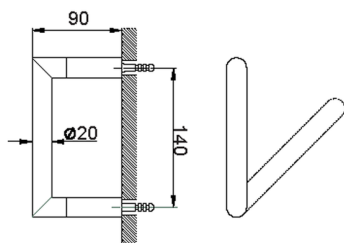

Toilet paper holder BATHROOM ACCESSORIES_SI090400

MODEL **SI090400**

Toilet paper holder

AVAILABLE FINISHINGS

21 21 Chrome

2B 2B Polished Nickel

2F 2F Brushed Nickel

2P 2P Rose Gold

2Q 2Q Black Titanium

40 40 Matt Black

4Q 4Q Matt White

CHARACTERISTICS

Toilet paper holder BATHROOM ACCESSORIES_SI090400

SI090400

<https://en.huberitalia.com/toilet-paper-holder-bathroom-accessories-si090400>