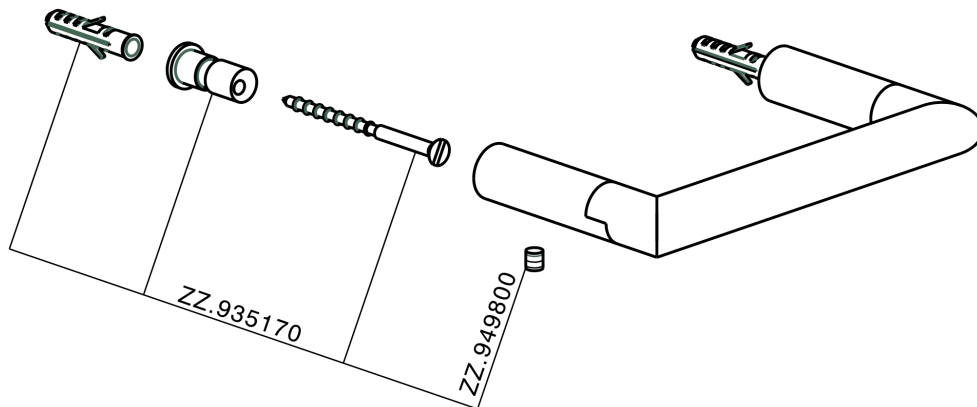

Toilet paper holder BATHROOM ACCESSORIES_SI090400

MODEL **SI090400**

Toilet paper holder

AVAILABLE FINISHINGS

21 21 Chrome

2B 2B Polished Nickel

2F 2F Brushed Nickel

2P 2P Rose Gold

2Q 2Q Black Titanium

40 40 Matt Black

4Q 4Q Matt White

CHARACTERISTICS

Toilet paper holder BATHROOM ACCESSORIES_SI090400

SI090400

<https://en.huberitalia.com/toilet-paper-holder-bathroom-accessories-si090400>