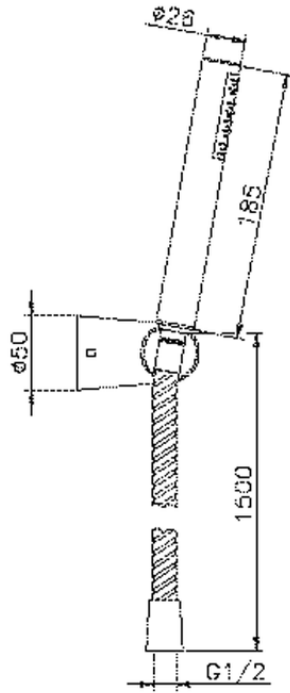

## Kyoto showerset SHOWER\_63.22H.

63.22H.

<https://en.huberitalia.com/kyoto-showerset-shower-63-22h>

2026-04-07