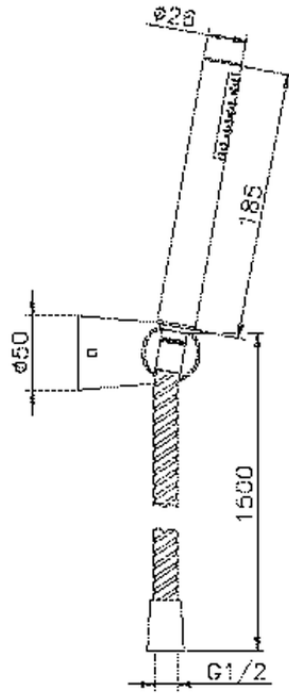

Kyoto showerset SHOWER_63.22H.

63.22H.

<https://en.huberitalia.com/kyoto-showerset-shower-63-22h>

2026-04-07