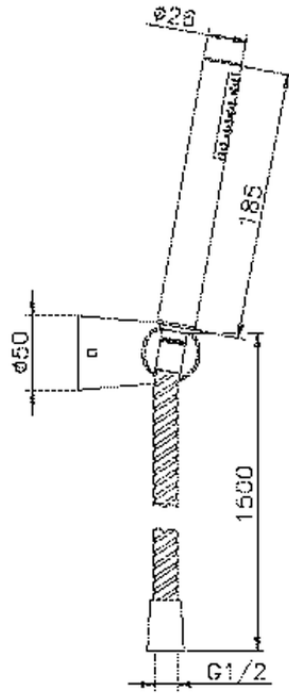

Kyoto showerset SHOWER_63.22H.

63.22H.

<https://en.huberitalia.com/kyoto-showerset-shower-63-22h>

2026-04-28