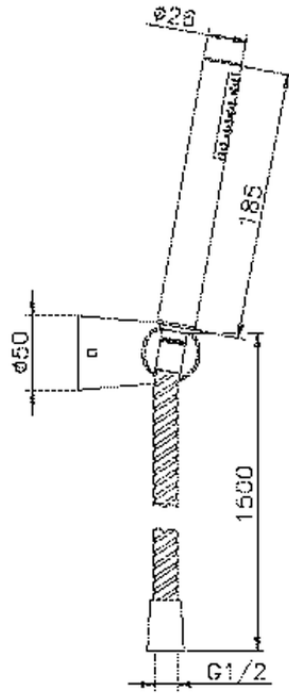

Kyoto showerset SHOWER_63.22H.

63.22H.

<https://en.huberitalia.com/kyoto-showerset-shower-63-22h>

2026-06-29