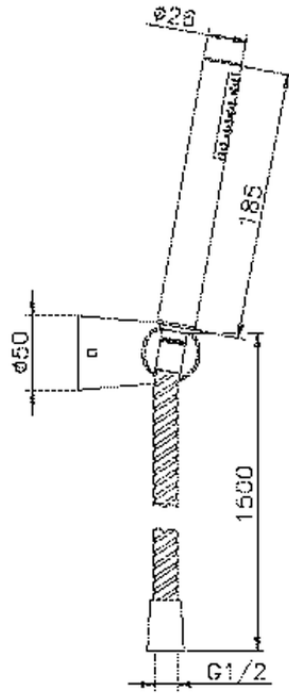

## Kyoto showerset SHOWER\_63.22H.

63.22H.

<https://en.huberitalia.com/kyoto-showerset-shower-63-22h>

2026-06-29