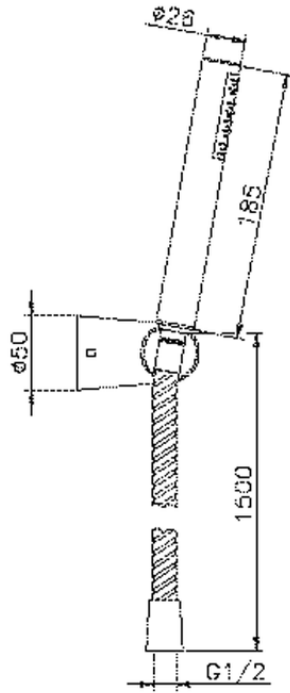

Kyoto showerset SHOWER_63.22H.

63.22H.

<https://en.huberitalia.com/kyoto-showerset-shower-63-22h>

2026-06-08