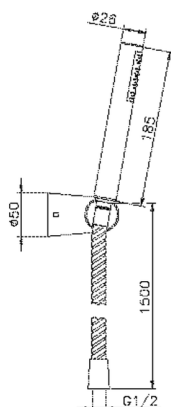

Kyoto showerset SHOWER_63.22H.

MODEL **63.22H.**

Kyoto showerset, wall mounted adjustable handshower bracket, 26 mm Minimalistic One spray handshower, 150 cm PVC flexible hose

AVAILABLE FINISHINGS

CHARACTERISTICS