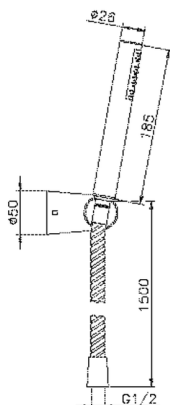

Kyoto showerset SHOWER_63.22H.

MODEL **63.22H.**

Kyoto showerset, wall mounted adjustable handshower bracket, 26 mm Minimalistic One spray handshower, 150 cm PVC flexible hose

AVAILABLE FINISHINGS

CHARACTERISTICS