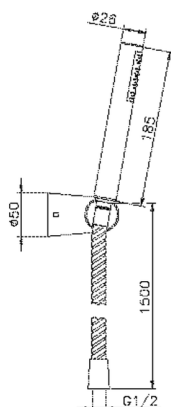

## Kyoto showerset SHOWER\_63.22H.

MODEL **63.22H.**

Kyoto showerset, wall mounted adjustable handshower bracket, 26 mm Minimalistic One spray handshower, 150 cm PVC flexible hose

AVAILABLE FINISHINGS

CHARACTERISTICS