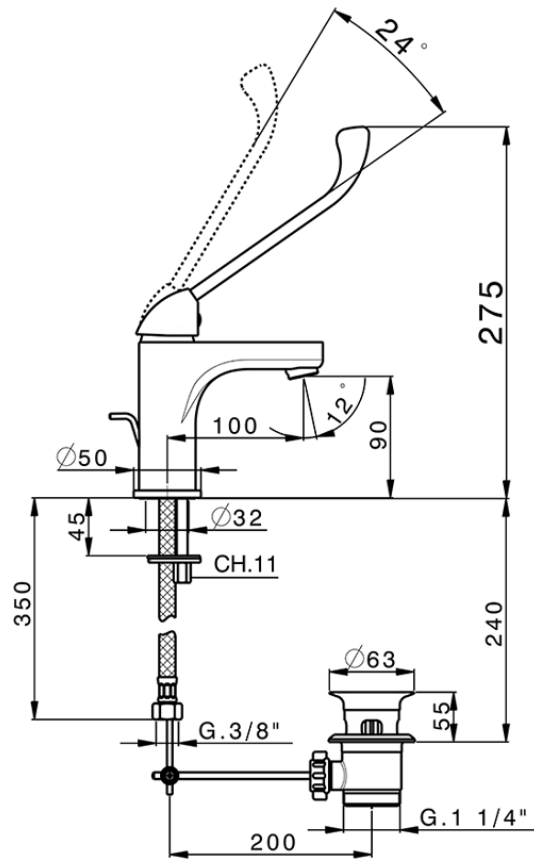

Single lever 'large' washbasin mixer RICAMBI_H9000490

H9000490

<https://en.huberitalia.com/single-lever-large-washbasin-mixer-ricambi-h9000490>

2024-11-15