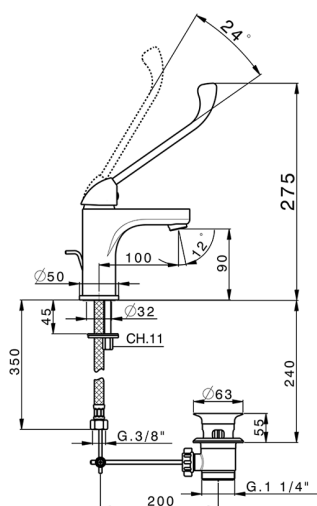

Single lever 'large' washbasin mixer RICAMBI_H9000490

MODEL **H9000490**

Single lever 'large' washbasin mixer, with automatic 1"1/4 automatic pop-up waste, G.3/8" stainless steel flexible hoses

AVAILABLE FINISHINGS

CHARACTERISTICS

Cartridge Spare Parts **ZZ95435000**

35 mm Cartridge

2024-11-15