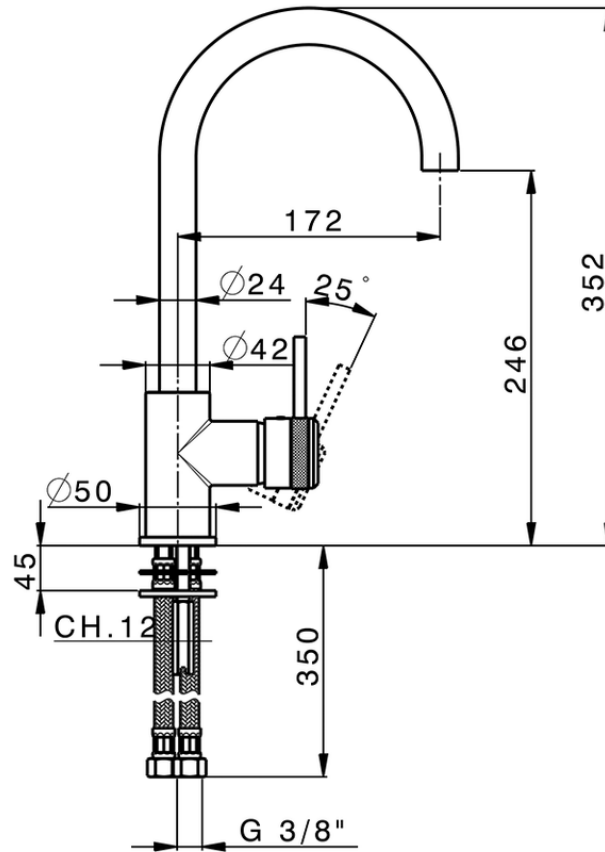

## Single lever sink mixer Energysave CHRONOS\_CR000535

CR000535

<https://en.huberitalia.com/single-lever-sink-mixer-energysave-chronos-cr000535>

2024-12-22