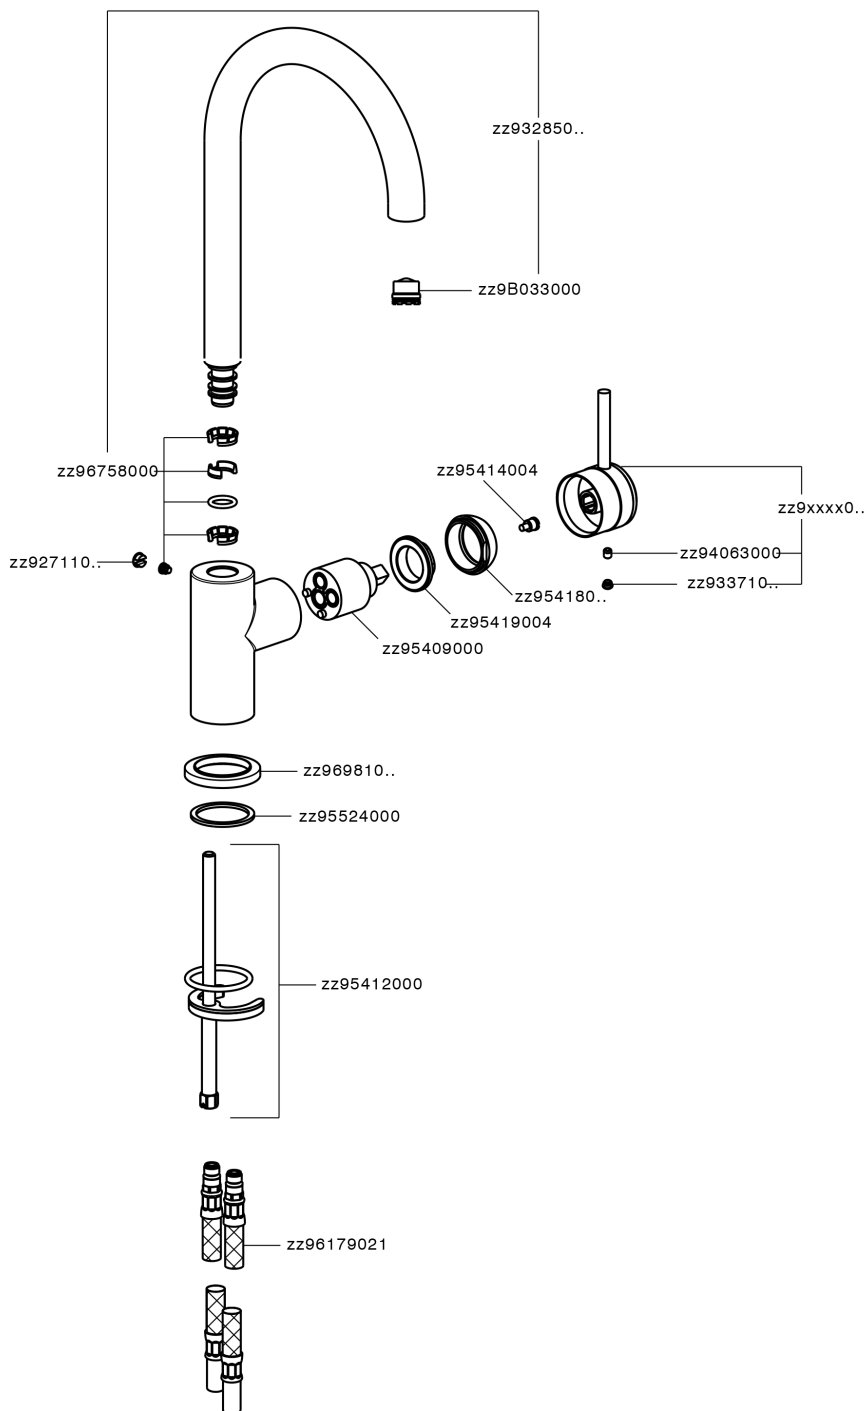

## Single lever sink mixer Energysave CHRONOS\_CR000535

CR000535

<https://en.huberitalia.com/single-lever-sink-mixer-energysave-chronos-cr000535>

2024-12-22