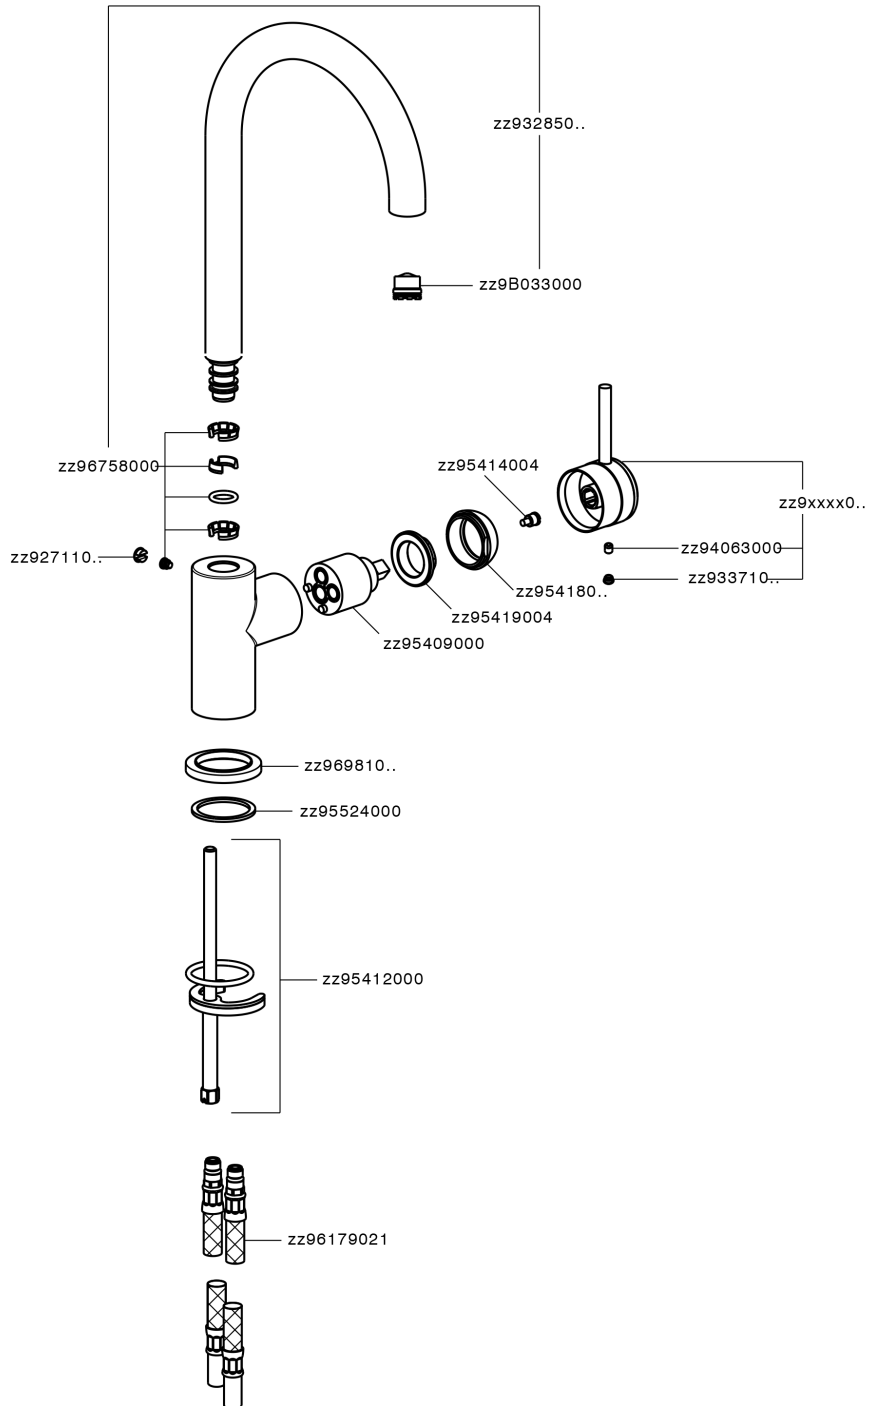

Single lever sink mixer Energysave CHRONOS_CR000535

MODEL **CR000535**

Single lever sink mixer Energysave,swivel spout,G.3/8" stainless steel flexible hoses

AVAILABLE FINISHINGS

-  **21** 21 Chrome
-  **2F** 2F Brushed Nickel
-  **2Q** 2Q Black Titanium

CHARACTERISTICS

Cartridge Spare Parts **ZZ95409000**

35 mm Cartridge

EcoStop

EcoStop feature limits water flow to approximately 50% of maximum output with one point of resistance on setting. Push slightly past the middle stop only when full water output is required. This will save water up to 50%.

EnergySave

Thanks to the EnergySave device, only cold water will be drawn if the lever is operated in the central position, so that the water heater will not be engaged and no hot water wasted, leading to considerable savings in energy and costs. The temperature can be adjusted by rotating the lever to the left, until the desired temperature is reached.

Single lever sink mixer Energysave CHRONOS_CR000535

CR000535

<https://en.huberitalia.com/single-lever-sink-mixer-energysave-chronos-cr000535>

2024-12-22