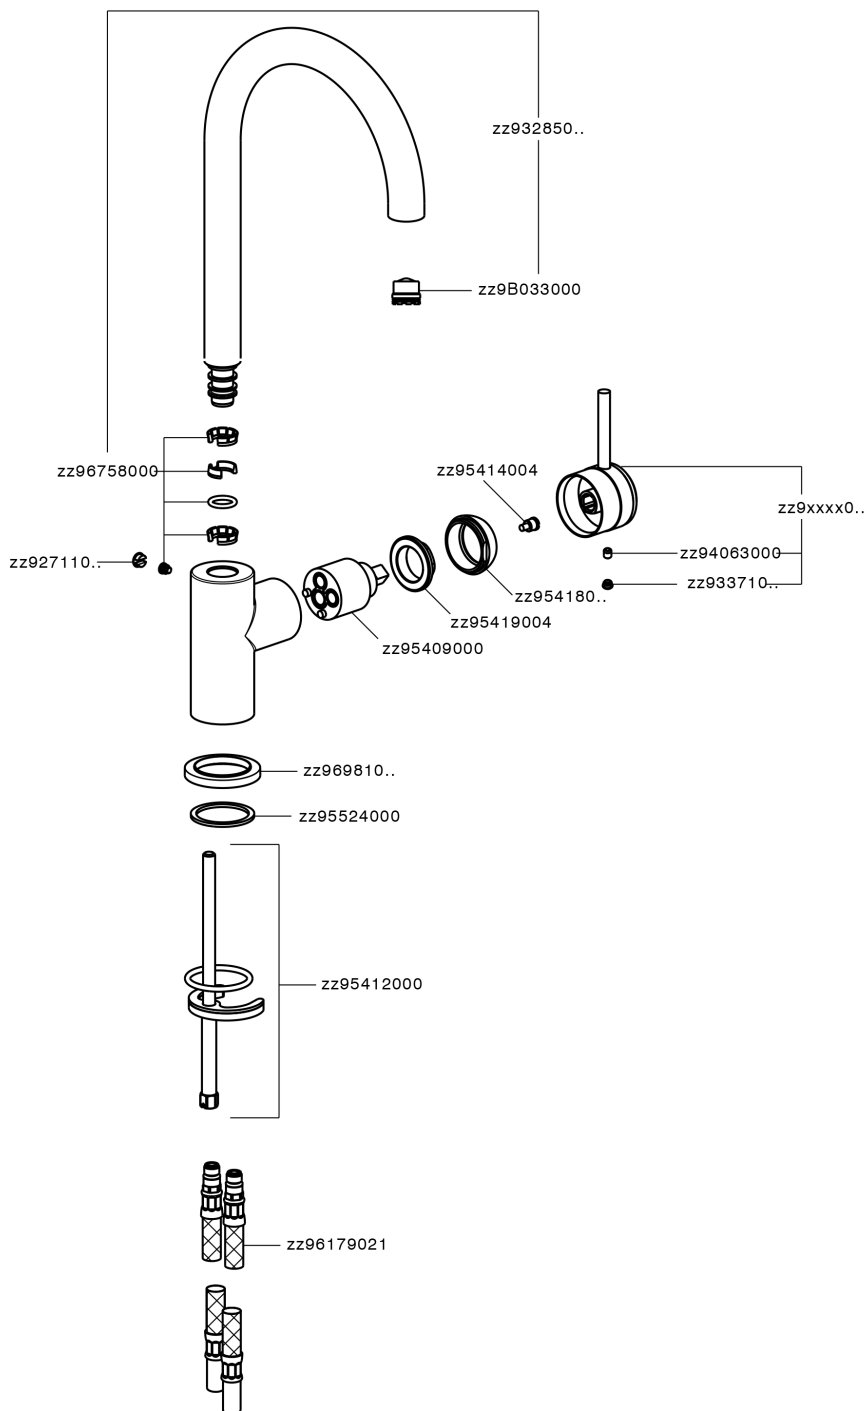

Single lever sink mixer Energysave CHRONOS_CR000535

CR000535

<https://en.huberitalia.com/single-lever-sink-mixer-energysave-chronos-cr000535>

2024-12-21