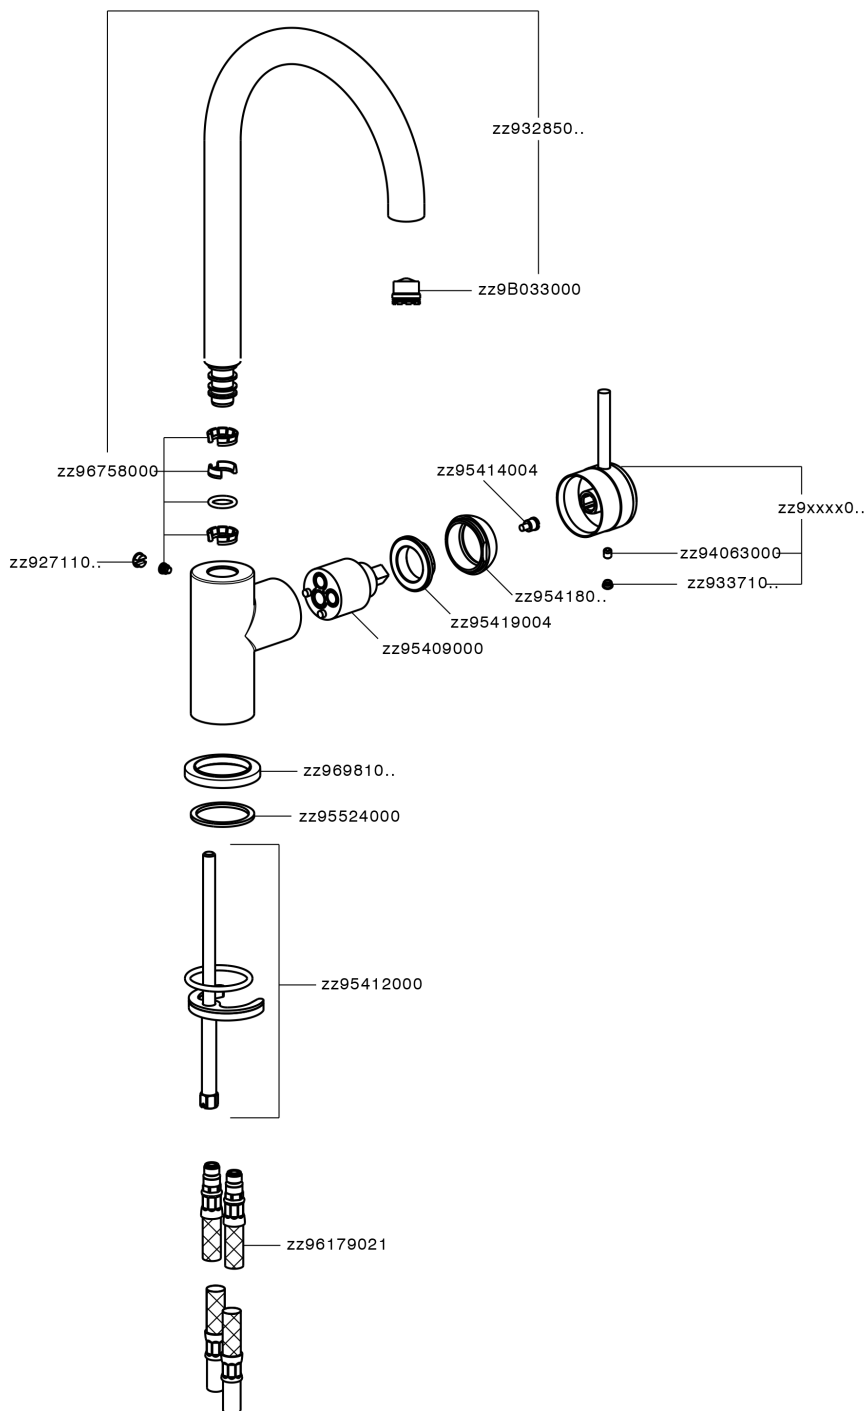

Single lever sink mixer Energysave CHRONOS_CR000535

MODEL **CR000535**

Single lever sink mixer Energysave,swivel spout,G.3/8" stainless steel flexible hoses

AVAILABLE FINISHINGS

-  **21** 21 Chrome
-  **2F** 2F Brushed Nickel
-  **2Q** 2Q Black Titanium

CHARACTERISTICS

Cartridge Spare Parts **ZZ95409000**

35 mm Cartridge

EcoStop

EcoStop feature limits water flow to approximately 50% of maximum output with one point of resistance on setting. Push slightly past the middle stop only when full water output is required. This will save water up to 50%.

EnergySave

Thanks to the EnergySave device, only cold water will be drawn if the lever is operated in the central position, so that the water heater will not be engaged and no hot water wasted, leading to considerable savings in energy and costs. The temperature can be adjusted by rotating the lever to the left, until the desired temperature is reached.

Single lever sink mixer Energysave CHRONOS_CR000535

CR000535

<https://en.huberitalia.com/single-lever-sink-mixer-energysave-chronos-cr000535>

2024-12-21