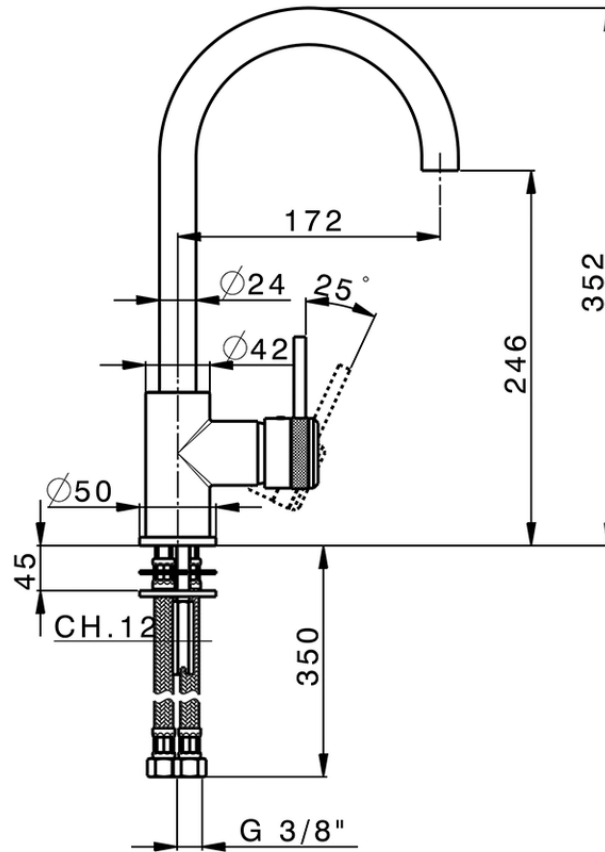

Single lever sink mixer Energysave CHRONOS_CR000535

CR000535

<https://en.huberitalia.com/single-lever-sink-mixer-energysave-chronos-cr000535>

2024-12-22