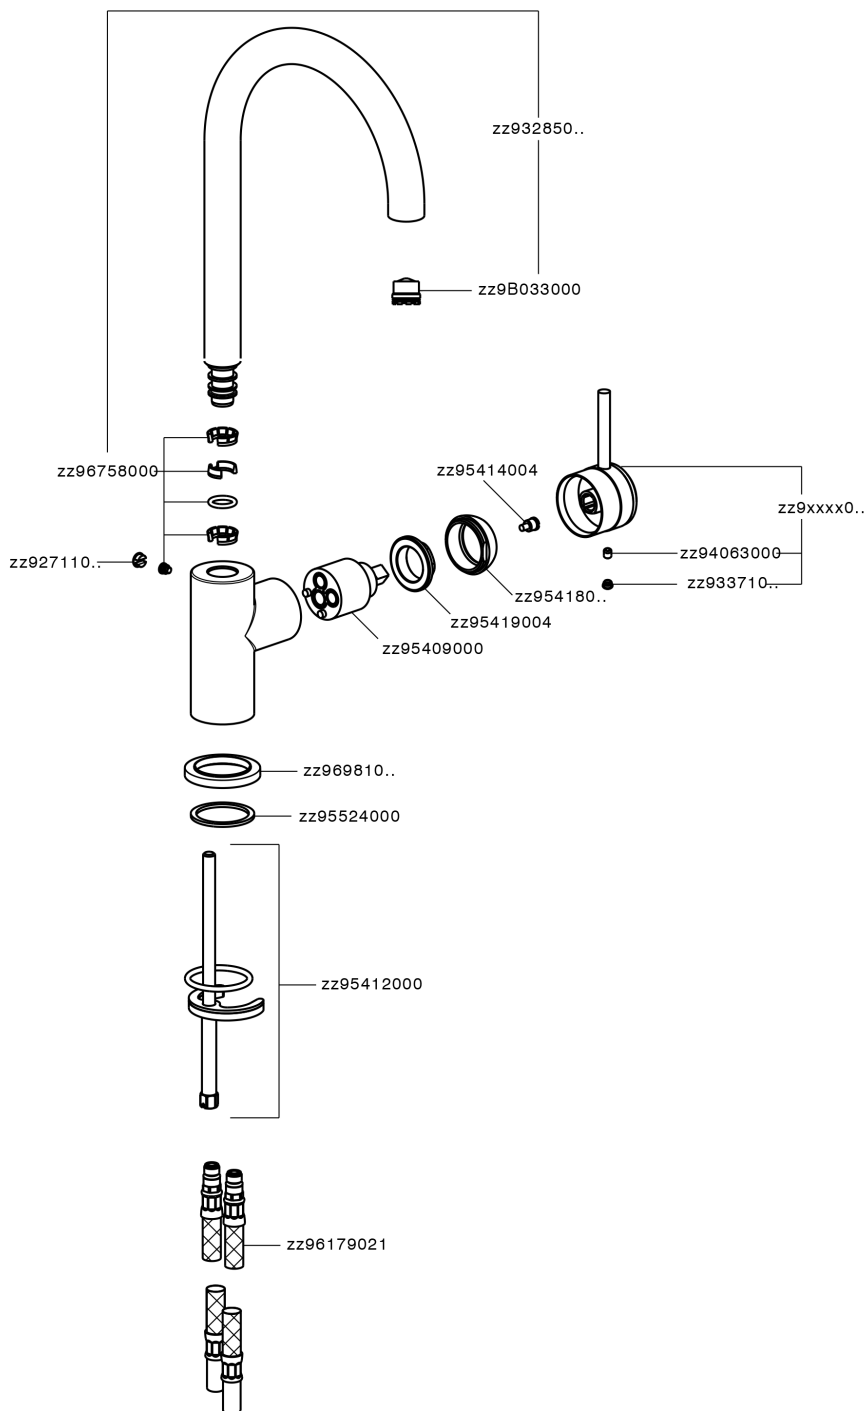

Single lever sink mixer Energysave CHRONOS_CR000535

CR000535

<https://en.huberitalia.com/single-lever-sink-mixer-energysave-chronos-cr000535>

2024-12-22