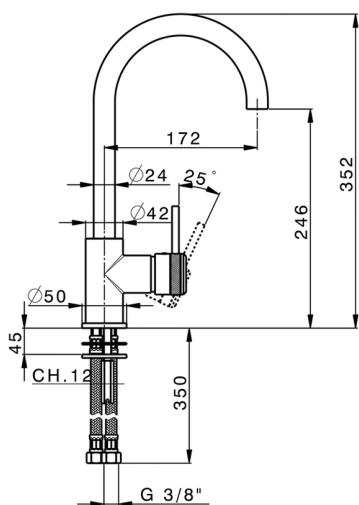

Single lever sink mixer Energysave CHRONOS_CR000535

MODEL **CR000535**

Single lever sink mixer Energysave,swivel spout,G.3/8" stainless steel flexible hoses

AVAILABLE FINISHINGS

-  **21** 21 Chrome
-  **2F** 2F Brushed Nickel
-  **2Q** 2Q Black Titanium

CHARACTERISTICS

Cartridge Spare Parts **ZZ95409000**

35 mm Cartridge

EcoStop

EcoStop feature limits water flow to approximately 50% of maximum output with one point of resistance on setting. Push slightly past the middle stop only when full water output is required. This will save water up to 50%.

EnergySave

Thanks to the EnergySave device, only cold water will be drawn if the lever is operated in the central position, so that the water heater will not be engaged and no hot water wasted, leading to considerable savings in energy and costs. The temperature can be adjusted by rotating the lever to the left, until the desired temperature is reached.