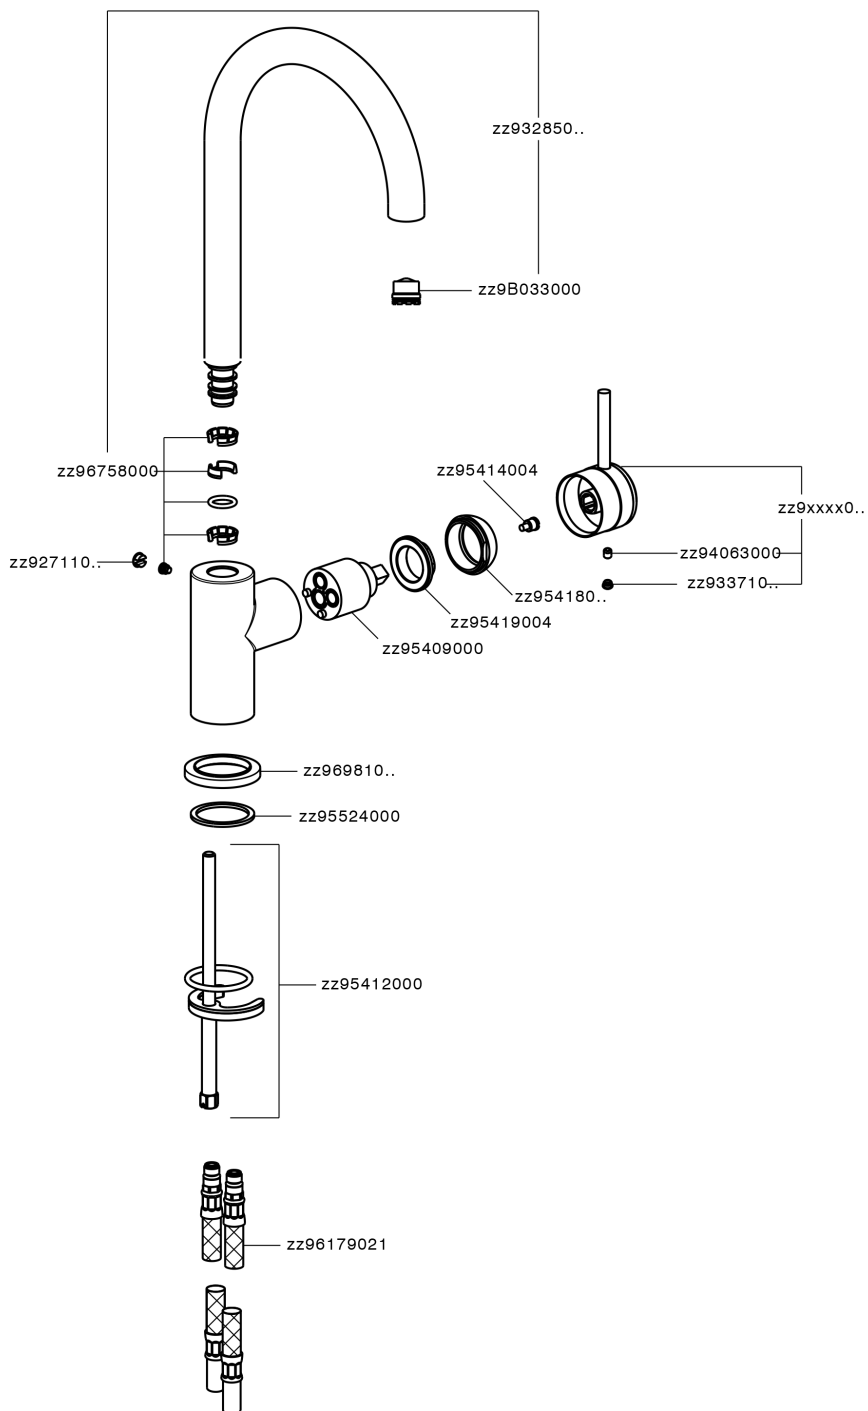

Single lever sink mixer Energysave CHRONOS_CR000535

MODEL **CR000535**

Single lever sink mixer Energysave,swivel spout,G.3/8" stainless steel flexible hoses

AVAILABLE FINISHINGS

-  **21** 21 Chrome
-  **2F** 2F Brushed Nickel
-  **2Q** 2Q Black Titanium

CHARACTERISTICS

Cartridge Spare Parts **ZZ95409000**

35 mm Cartridge

EcoStop

EcoStop feature limits water flow to approximately 50% of maximum output with one point of resistance on setting. Push slightly past the middle stop only when full water output is required. This will save water up to 50%.

EnergySave

Thanks to the EnergySave device, only cold water will be drawn if the lever is operated in the central position, so that the water heater will not be engaged and no hot water wasted, leading to considerable savings in energy and costs. The temperature can be adjusted by rotating the lever to the left, until the desired temperature is reached.

Single lever sink mixer Energysave CHRONOS_CR000535

CR000535

<https://en.huberitalia.com/single-lever-sink-mixer-energysave-chronos-cr000535>

2024-12-31