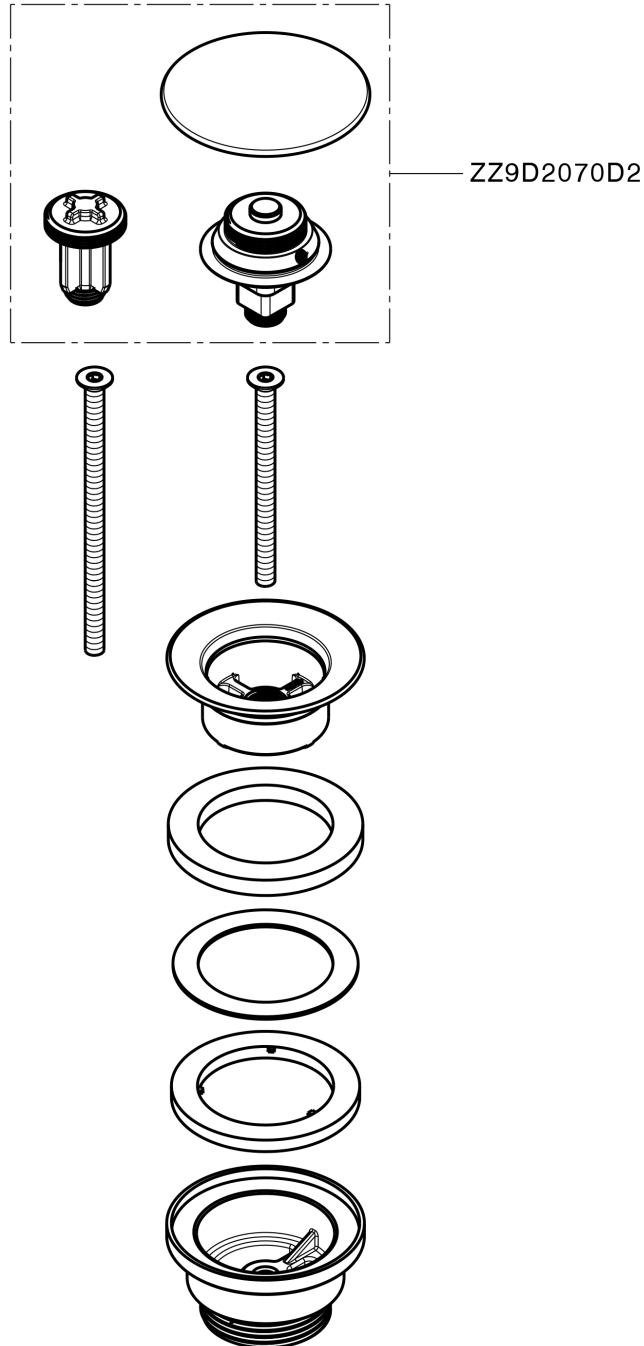

1"1/4 click clack drain for basin mixer COMPONENTS_ZB001790

ZB001790

<https://en.huberitalia.com/11-4-click-clack-drain-for-basin-mixer-components-zb001790>

2025-04-03