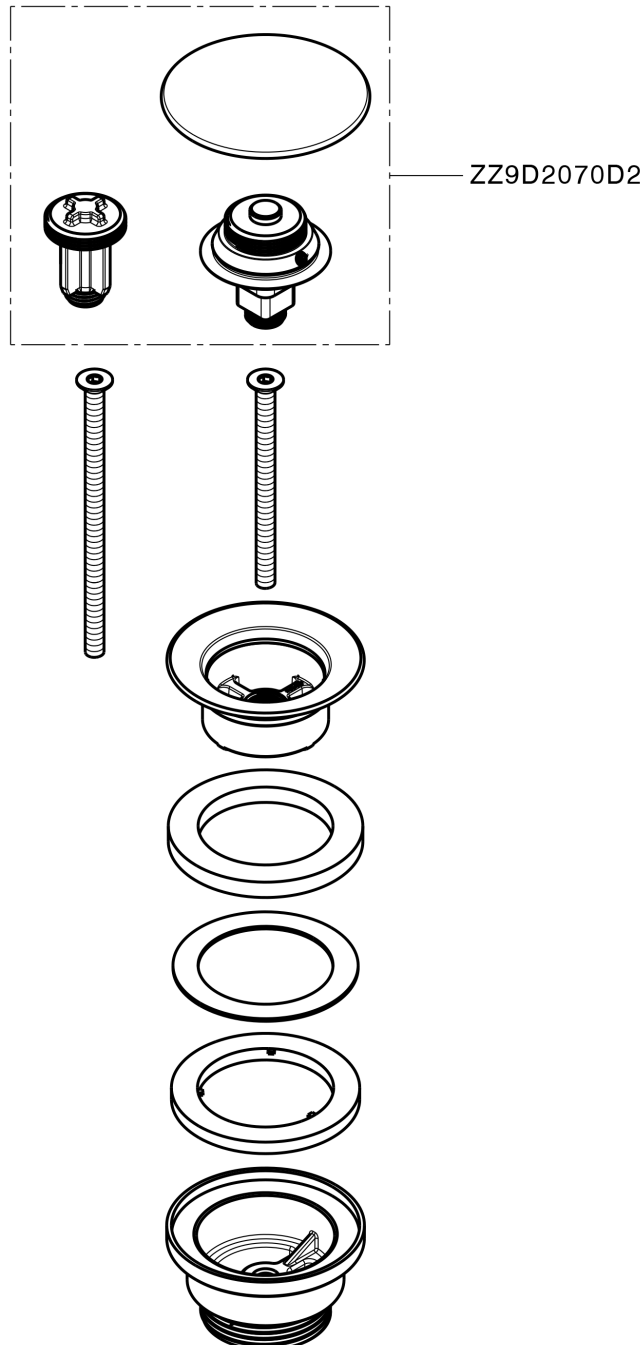

## 1"1/4 click clack drain for basin mixer COMPONENTS\_ZB001790

ZB001790

<https://en.huberitalia.com/11-4-click-clack-drain-for-basin-mixer-components-zb001790>

2025-04-07