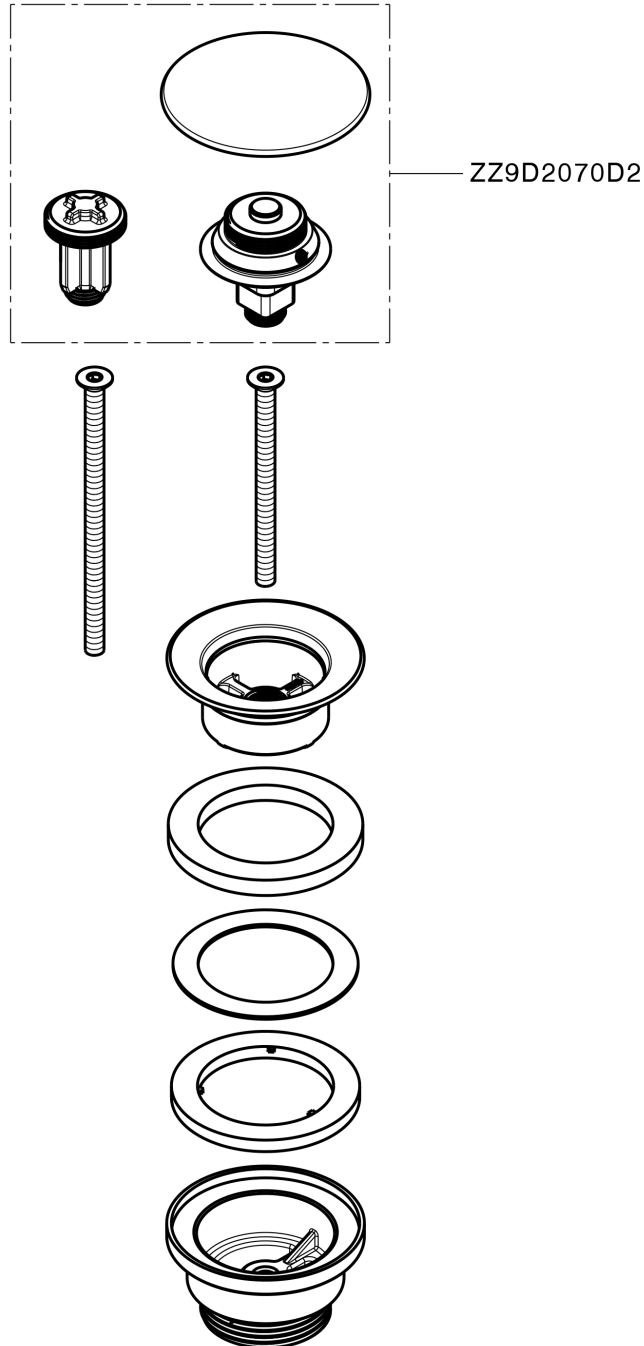

1"1/4 click clack drain for basin mixer COMPONENTS_ZB001790

ZB001790

<https://en.huberitalia.com/11-4-click-clack-drain-for-basin-mixer-components-zb001790>

2025-04-07