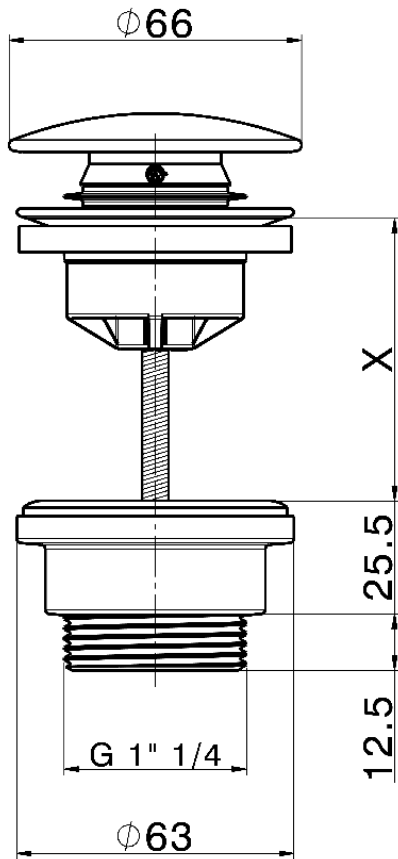

1"1/4 click clack drain for basin mixer COMPONENTS_ZB001790

X = 0-63 mm. MAX

X = 63-103 mm. MAX