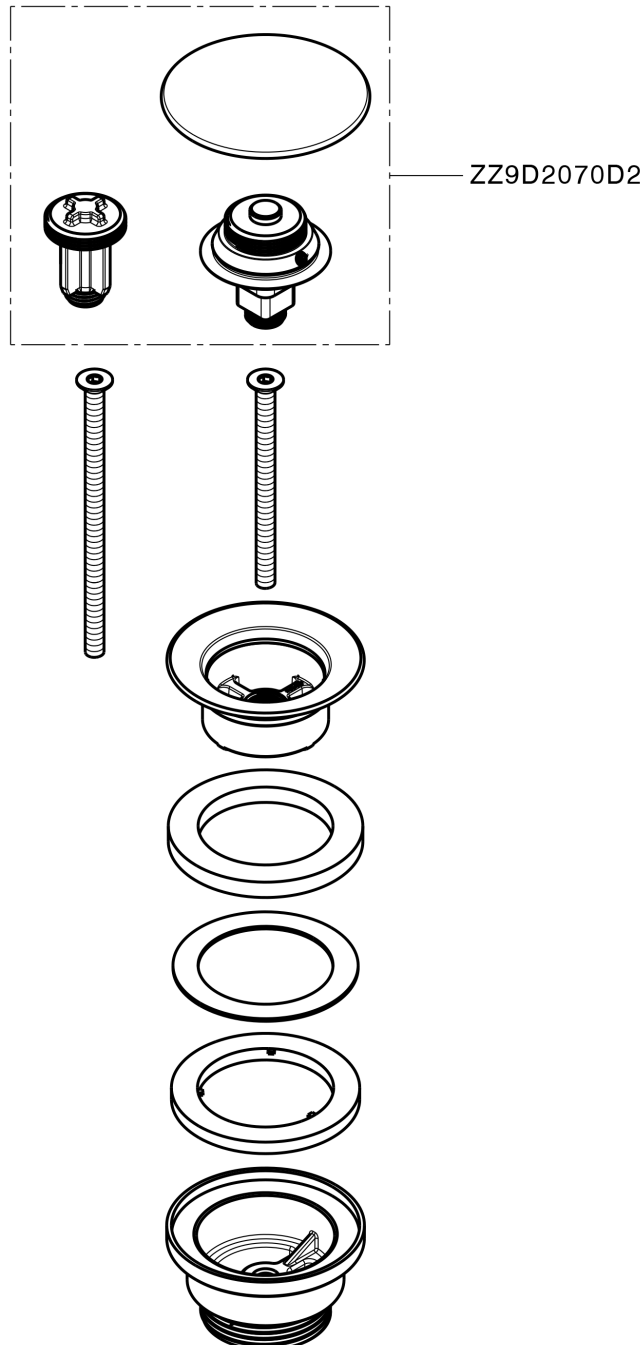

1"1/4 click clack drain for basin mixer COMPONENTS_ZB001790

ZB001790

<https://en.huberitalia.com/11-4-click-clack-drain-for-basin-mixer-components-zb001790>

2025-04-07