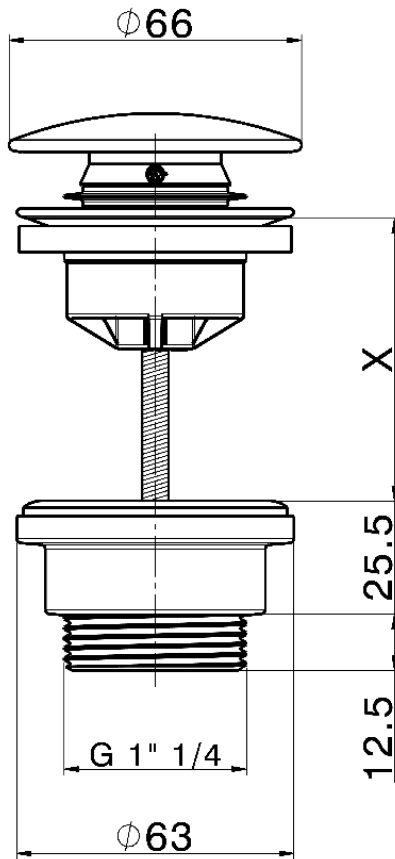

1"1/4 click clack drain for basin mixer COMPONENTS_ZB001790

X = 0-63 mm. MAX

X = 63-103 mm. MAX

ZB001790

<https://en.huberitalia.com/11-4-click-clack-drain-for-basin-mixer-components-zb001790>

2025-04-25