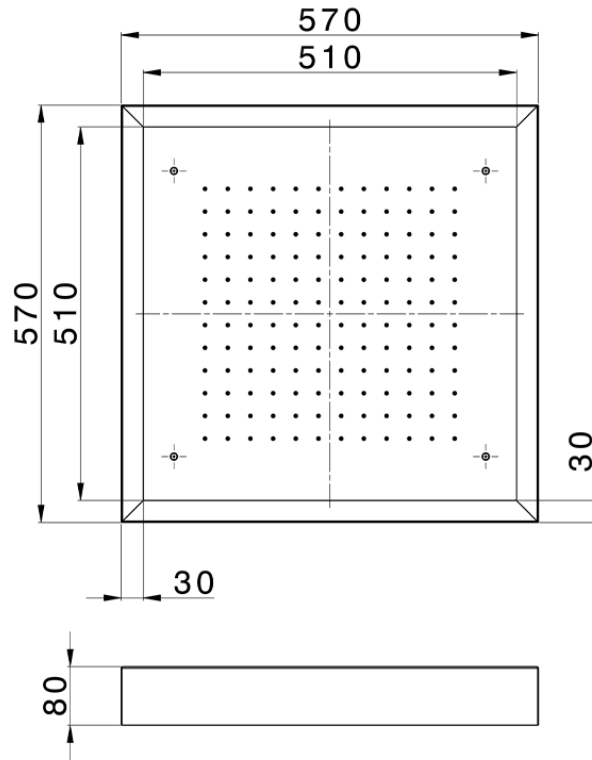

570x570 mm Chromotherapy Ceiling showerhead ZEN_ZS1C0130

ZS1C0130

<https://en.huberitalia.com/570x570-mm-chromotherapy-ceiling-showerhead-zen-zs1c0130>

2024-11-15