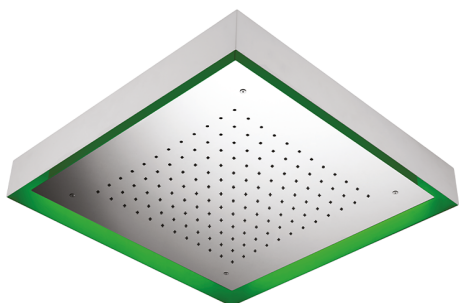

570x570 mm Chromotherapy Ceiling showerhead ZEN_ZS1C0130

MODEL **ZS1C0130**

570x570 mm Chromotherapy Ceiling showerhead, with white cover, rain, chromotherapy functions, wireless control, Stainless Steel AISI 304

AVAILABLE FINISHINGS

- **40** 40 Matt Black
- **4Q** 4Q Matt White
- **D1** D1 Brushed Inox
- **D2** D2 Polished Inox

CHARACTERISTICS

2024-11-15