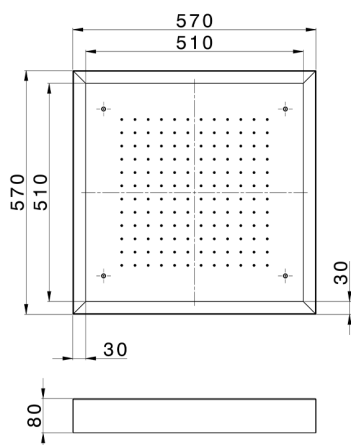

570x570 mm Chromotherapy Ceiling showerhead ZEN_ZS1C0130

MODEL **ZS1C0130**

570x570 mm Chromotherapy Ceiling showerhead, with white cover, rain, chromotherapy functions, wireless control, Stainless Steel AISI 304

AVAILABLE FINISHINGS

- **40** 40 Matt Black
- **4Q** 4Q Matt White
- **D1** D1 Brushed Inox
- **D2** D2 Polished Inox

CHARACTERISTICS

2024-11-15