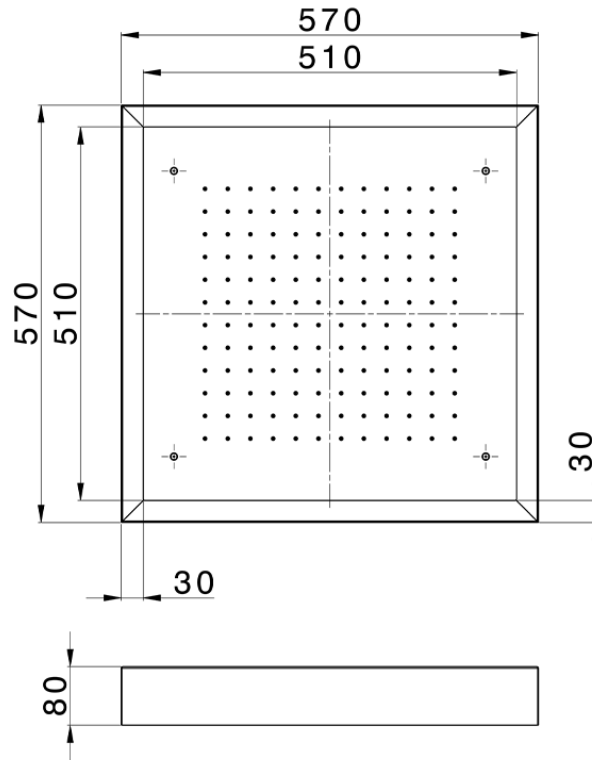

## 570x570 mm Chromotherapy Ceiling showerhead ZEN\_ZS1C0130

ZS1C0130

<https://en.huberitalia.com/570x570-mm-chromotherapy-ceiling-showerhead-zen-zs1c0130>

2024-11-15