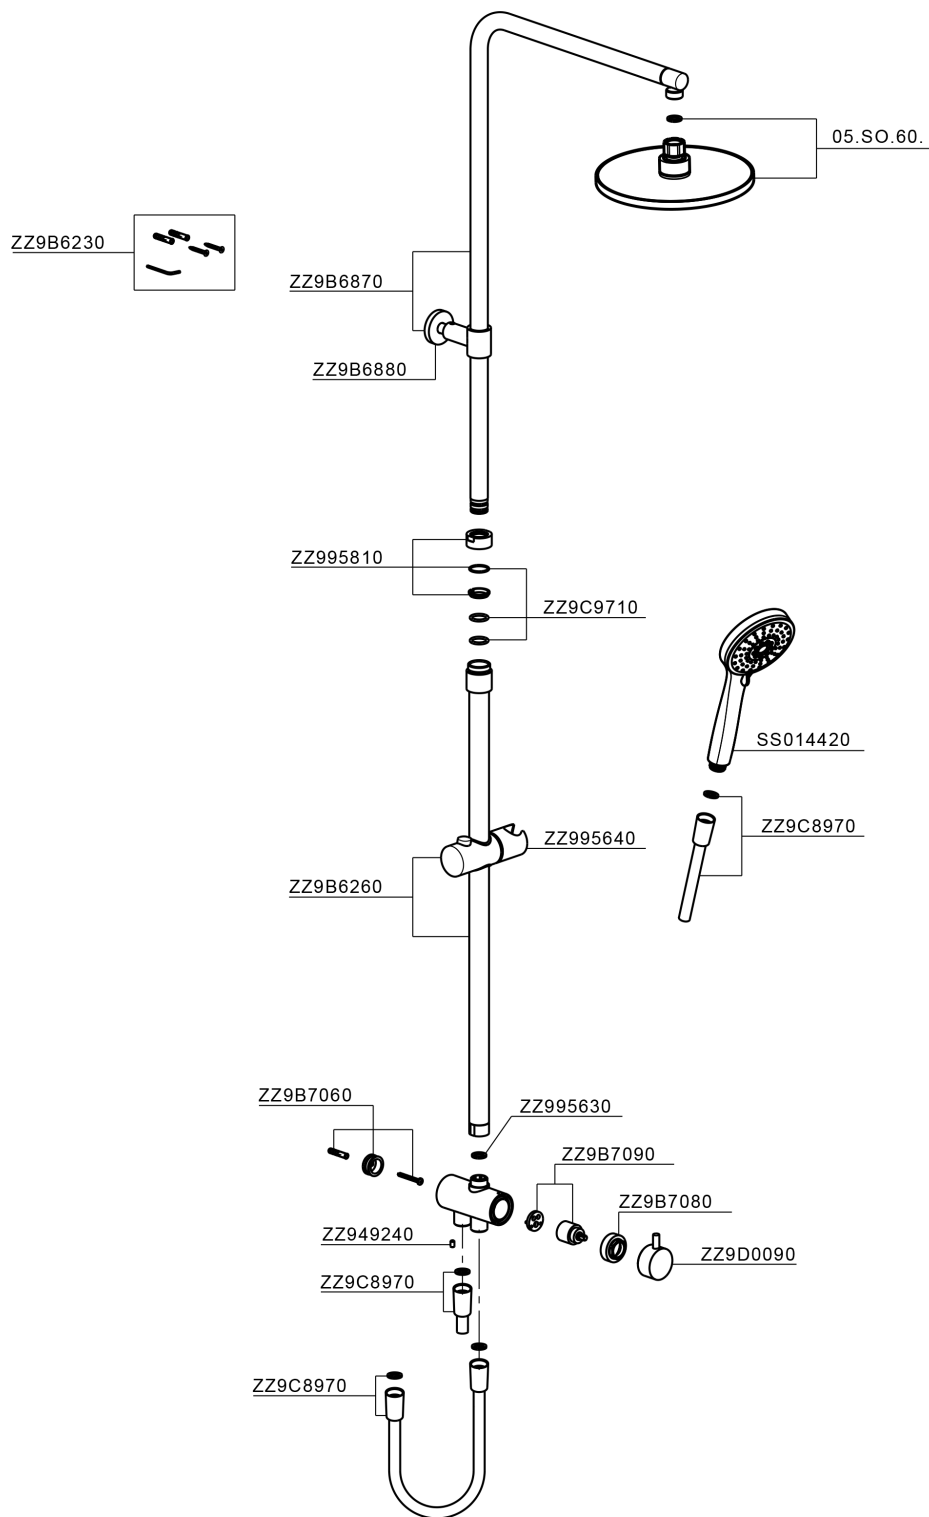

CombiShower with Diverter COLUMNS_SSQ84010

SSQ84010

<https://en.huberitalia.com/combishower-with-diverter-columns-ssq84010>

2024-12-22