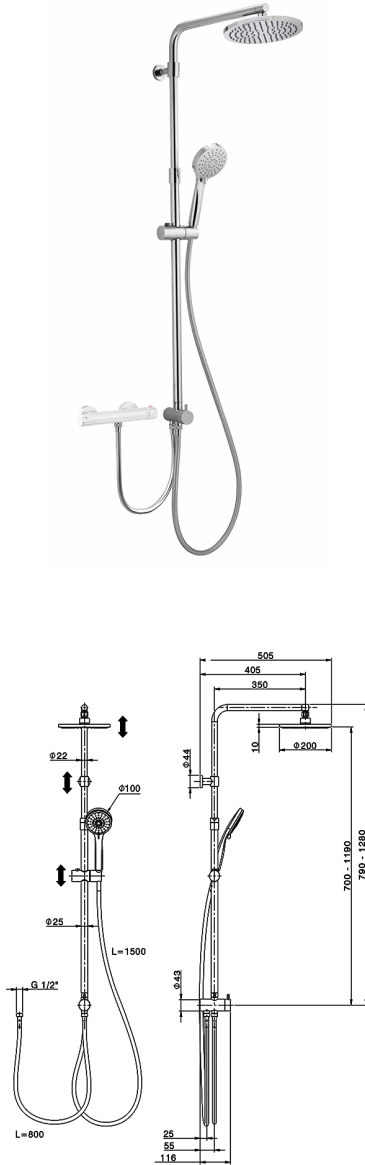

## CombiShower with Diverter COLUMNS\_SSQ84010

MODEL **SSQ84010**

CombiShower with Diverter, 2-outlet diverter with external wall elbow, adjustable Column, sliding handshower bracket, 100 mm ABS 3 sprays handshower, 200 mm ABS round showerhead 11,5 mm thick, double 80-150 cm PVC flexible hoses

AVAILABLE FINISHINGS

CHARACTERISTICS

## CombiShower with Diverter COLUMNS\_SSQ84010

SSQ84010

<https://en.huberitalia.com/combishower-with-diverter-columns-ssq84010>

2024-12-22