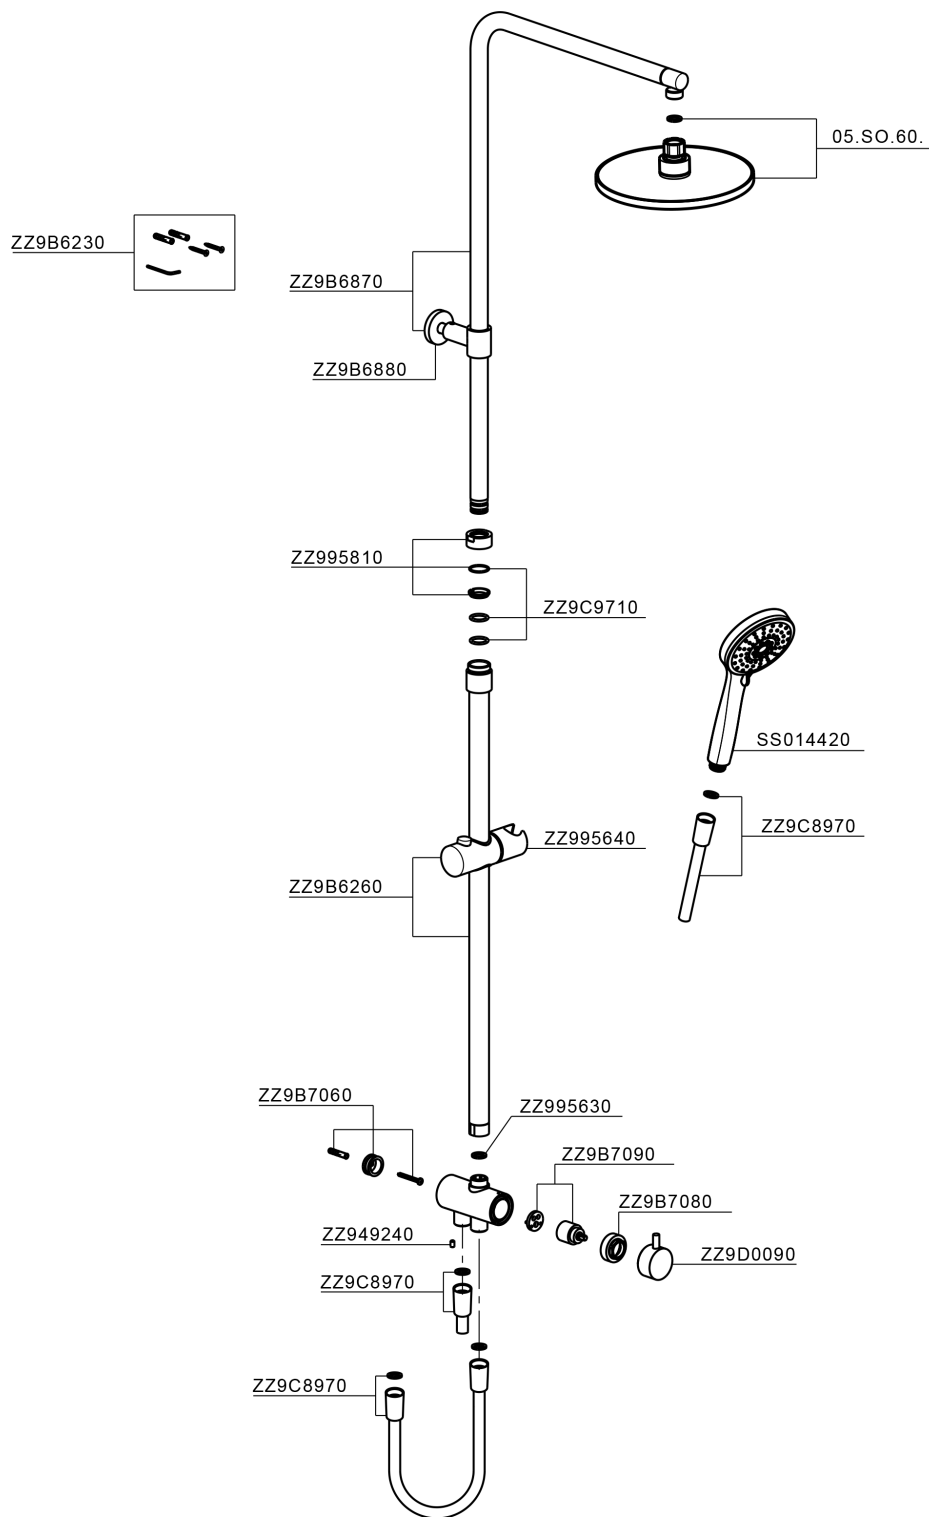

## CombiShower with Diverter COLUMNS\_SSQ84010

MODEL **SSQ84010**

CombiShower with Diverter, 2-outlet diverter with external wall elbow, adjustable Column, sliding handshower bracket, 100 mm ABS 3 sprays handshower, 200 mm ABS round showerhead 11,5 mm thick, double 80-150 cm PVC flexible hoses

AVAILABLE FINISHINGS

CHARACTERISTICS

## CombiShower with Diverter COLUMNS\_SSQ84010

SSQ84010

<https://en.huberitalia.com/combishower-with-diverter-columns-ssq84010>

2024-12-22