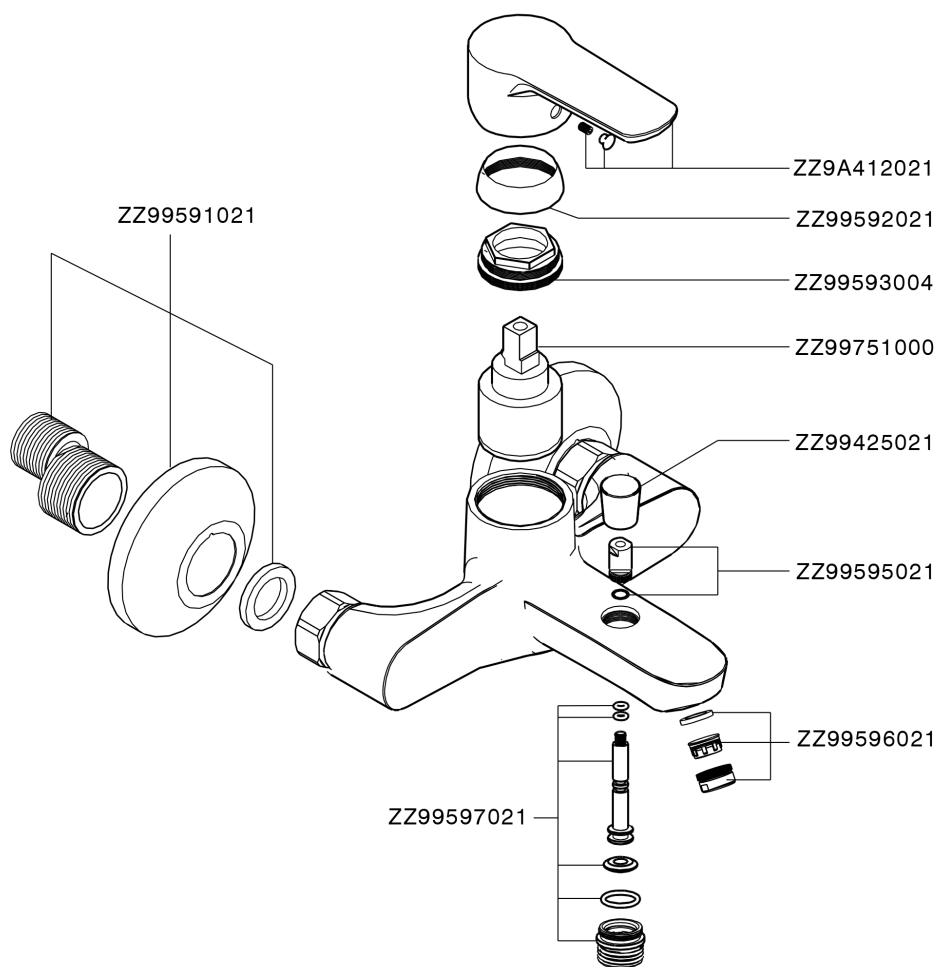

Single lever bath mixer SATURNO_SN000134

SN000134

<https://en.huberitalia.com/single-lever-bath-mixer-saturno-sn000134>

2024-11-23