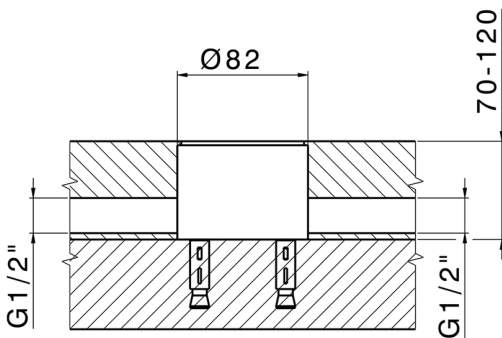

Exposed simple tap NUOVA KIRUNA_K2001420

MODEL **K2001420**

Exposed simple tap, without pop-up waste

AVAILABLE FINISHINGS

CHARACTERISTICS

Cartridge Spare Parts **ZZ95409000**

Installation **Concealed**

Required concealed parts **ZB004510**

Concealed part single lever free-standing CONCEALED_ZB004510

MODEL **ZB004510**

Floor mounted concealed part, for free-standing mixer

AVAILABLE FINISHINGS

CHARACTERISTICS

Installation **Concealed**

Concealed **1**