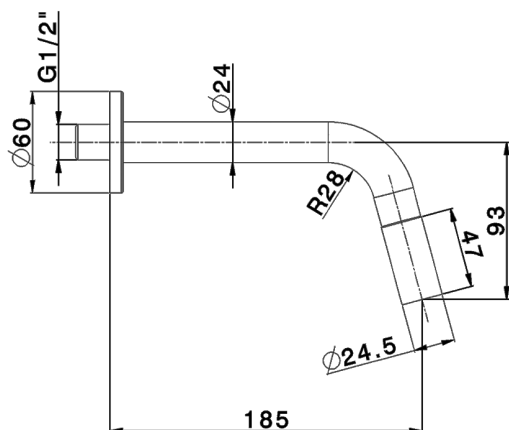

Exposed simple tap NUOVA KIRUNA_K2001420

MODEL **K2001420**

Exposed simple tap, without pop-up waste

AVAILABLE FINISHINGS

CHARACTERISTICS

Cartridge Spare Parts **ZZ95409000**

Installation **Concealed**

Required concealed parts **ZB004510**

Concealed part single lever free-standing CONCEALED_ZB004510

MODEL **ZB004510**

Floor mounted concealed part, for free-standing mixer

AVAILABLE FINISHINGS

CHARACTERISTICS

Installation **Concealed**

Concealed **1**