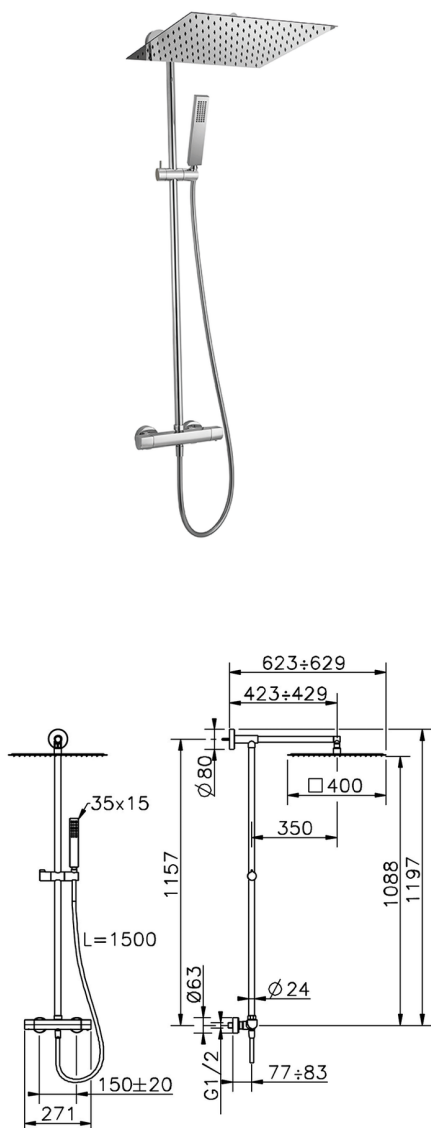

2-function Thermostatic shower set COLUMNS_DCC78030

MODEL **DCC78030**

2-function Thermostatic shower set, 2-outlet devia stop, not adjustable column, sliding shower bracket, 35x15 mm Brass minimalistic one spray handshower, 400x400 mm INOX square showerhead 2 mm thick, 150 cm smooth SUPREME Flexible Hose

AVAILABLE FINISHINGS

21 21 Chrome

CHARACTERISTICS

Cartridge Spare Parts **24.04A.PP**

8x20 Plus P Thermostatic Valve

DeviaStop

The Huber Devia Stop technology allows to adjust the water flow and to direct it to the selected output point (overhead soaker, hand shower, etc).

SafeTouch

The Huber SafeTouch system maintains the mixer body cool to the touch during operation.

Thermostatic

The Huber thermostatic is your personal water manager, helping you to handle, control and save water and energy.