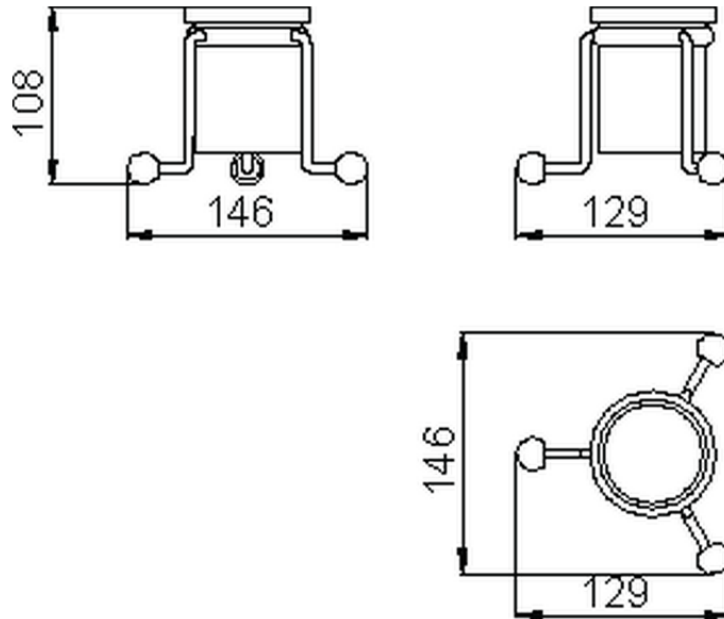

Glass holder CROISSETTE_4026.01H.

4026.01H.

<https://en.huberitalia.com/glass-holder-croisette-4026-01h>

2024-12-19