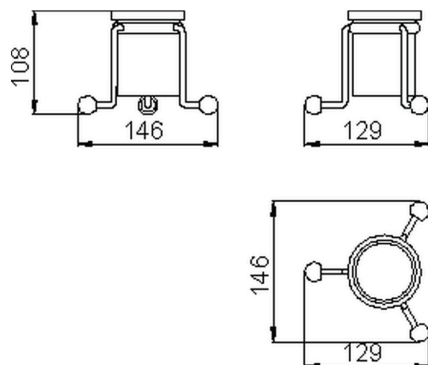

Glass holder CROISSETTE_4026.01H.

MODEL **4026.01H.**

Glass holder,ceramic glass

AVAILABLE FINISHINGS

- **AC** AC Satin Brushed Nickel
- **BA** BA Old Bronze
- **CR** CR Chrome
- **2W** 2W Brushed Gold

CHARACTERISTICS

2024-12-19